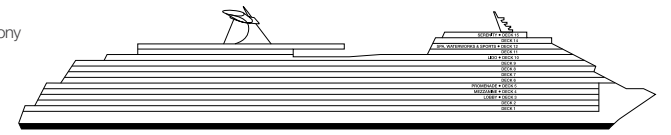

- ★ Twin Beds do not convert to a King Bed.
- U Unisex Wheelchair Accessible Restroom
- 5 Junior Suites with obstructed views: 9205, 9206.
- 6B Staterooms with obstructed views: 3229, 3232, 3233, 3236, 3237, 3240, 3241, 3244, 3245, 3248, 3249 and 3252.
- Ⓜ All accommodations are non-smoking.

Accessible staterooms are available for guests with disabilities. Please contact Guest Access Services at 1-800-438-6744 ext. 70025 for details, or visit <https://www.carnival.com/about-carnival/special-needs.aspx>.

CATEGORIES

- 1A Interior Upper/Lower
- P1 Porthole
- 4A 4B 4C 4D 4E 4F 4G 4H 4I Interior
- 4J Interior with Picture Window (obstructed views)
- 6A 6B Ocean View
- 6L 6M Deluxe Ocean View
- 7C Cove Balcony
- 8A 8B 8C 8D 8E 8F 8G Balcony
- 9B Premium Balcony
- J5 Junior Suite
- O5 Ocean Suite
- G5 Grand Suite

- Cloud 9 Spa Accommodations: 4S 4T Interior, 6S 6T Ocean View (obstructed views), 8P 8S 8T Balcony, SS Suite
- Family Harbor Accommodations: FA Interior, FE Ocean View, FJ Deluxe Ocean View, FM Cove Balcony, FO Family Harbor Aft-View Extended Balcony, FS Family Suite
- Havana Accommodations: HA Interior, HE Cabana, HI Aft-View Extended Balcony, HL Premium Balcony, HM Premium Vista Balcony, HS Cabana Suite