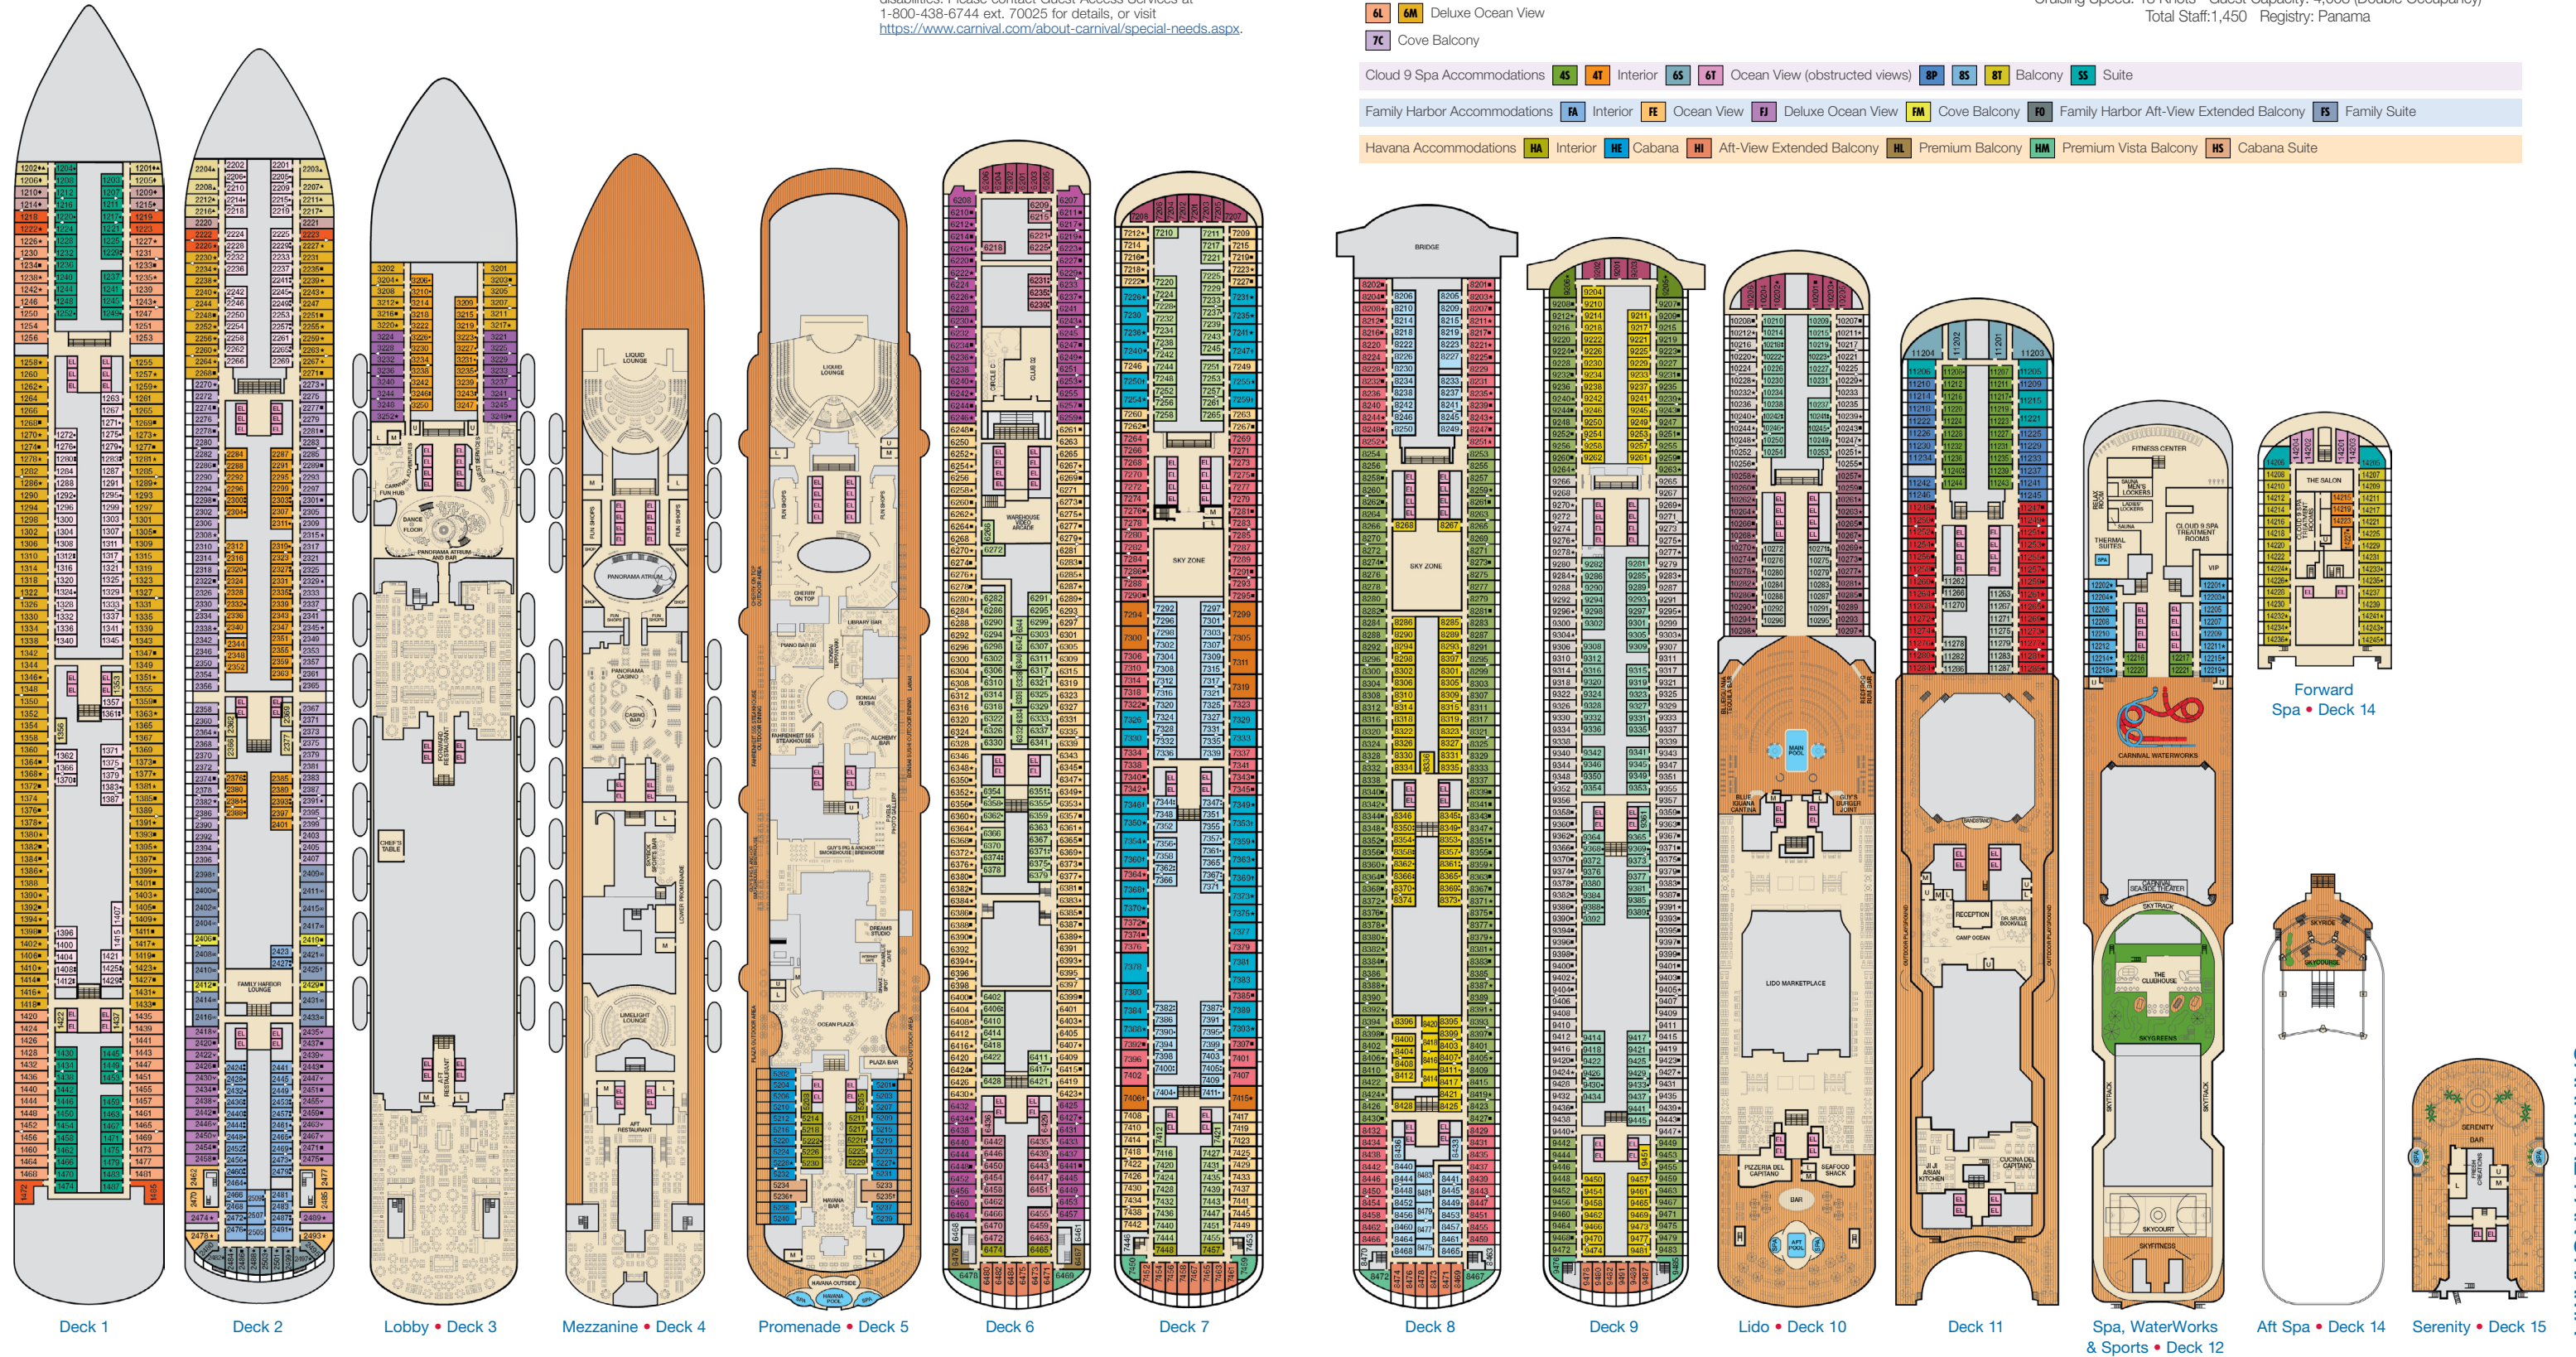

CATEGORIES

- 1A Interior Upper/Lower
- P1 Porthole
- 4A 4B 4C 4D 4E 4F 4G 4H 4I Interior
- 4J Interior with Picture Window (obstructed views)
- 6A 6B Ocean View
- 6L 6M Deluxe Ocean View
- 7C Cove Balcony
- 8A 8B 8C 8D 8E 8F 8G Balcony
- 9B Premium Balcony
- J5 Junior Suite
- O5 Ocean Suite
- G5 Grand Suite

- Cloud 9 Spa Accommodations: 4S 4T Interior, 6S 6T Ocean View (obstructed views), 8P 8S 8T Balcony, SS Suite
- Family Harbor Accommodations: FA Interior, FE Ocean View, FJ Deluxe Ocean View, FM Cove Balcony, FO Family Harbor Aft-View Extended Balcony, FS Family Suite
- Havana Accommodations: HA Interior, HE Cabana, HI Aft-View Extended Balcony, HL Premium Balcony, HM Premium Vista Balcony, HS Cabana Suite

Gross Tonnage: 133,500 Length: 1,055 feet Beam: 122 feet  
 Cruising Speed: 18 Knots Guest Capacity: 4,008 (Double Occupancy)  
 Total Staff: 1,450 Registry: Panama

Forward Spa • Deck 14

## DECK PLANS

Please contact Guest Access Services for specific ship accessibility features. You may also visit <https://www.carnival.com/about-carnival/special-needs.aspx>

Gross Tonnage: 133,500 Length: 1,055 feet Beam: 122 feet  
Cruising Speed: 18 Knots Guest Capacity: 4,008 (Double Occupancy)  
Total Staff: 1,450 Registry: Panama