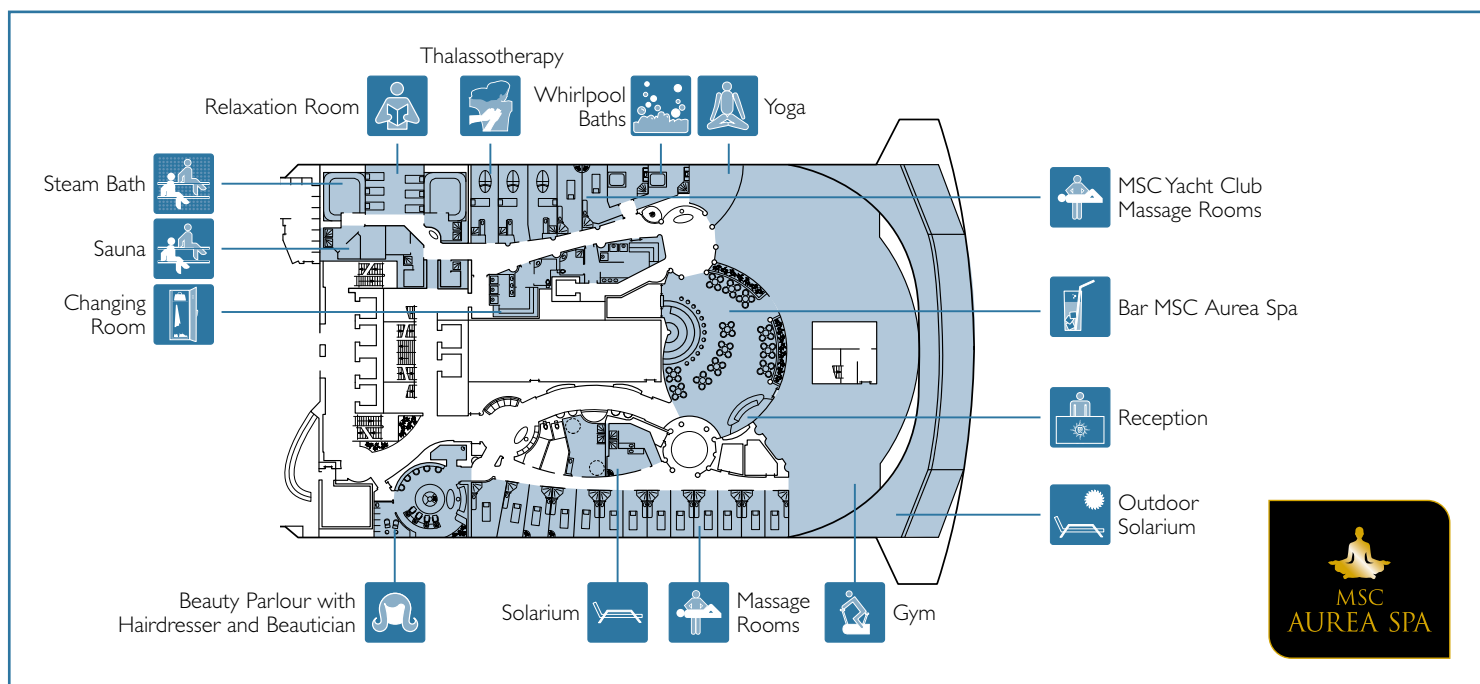

ENTERTAINMENT, SPA & SPORTS

ENTERTAINMENT FOR CHILDREN & TEENS	Seats	Use	Surface (m²)	Deck
4D CINEMA	10	4D cinema	45	16 Michelangelo
F1 SIMULATOR	1	Formula 1 virtual simulator	40	16 Michelangelo
I GRAFFITI	31	Teens discotheque	110	15 Leonardo da Vinci
IL POLO NORD		Children's area and pool	195	15 Leonardo da Vinci
LA CAMELLA		Candy & confectionary shop	30	6 Modigliani
LED WALL		Outdoor games, video promotions		14 Raffaello
TEEN'S AREA	22	Teenagers club	85	16 Michelangelo
TEENS TOBOGA		Teens waterslide		15 Leonardo da Vinci
VIDEO GAMES ARCADE		Video games room	55	6 Modigliani
VIRTUAL WORLD	10	Video games room	80	16 Michelangelo
SPA & RELAX	Seats	Use	Surface (m²)	Deck
MSC AUREA SPA	48 (reception)	Beauty farm, beauty parlour, fitness centre, bar	1.700	14 Raffaello
TOP 18 EXCLUSIVE SOLARIUM		Solarium, whirlpool bath - children not allowed	845	18 Sun Deck
SPORT ACTIVITIES	Seats	Use	Surface (m²)	Deck
BOWLING		Bowling	50	7 Tiziano
MSC ARENA	120	Basketball, tennis court, football, volleyball	290	16 Michelangelo
POWER WALKING TRACK		Power walking track of 235 m	1.140	15 Leonardo da Vinci
SHUFFLEBOARD		Shuffleboard	118	16 Michelangelo
SQUASH		Squash court		16 Michelangelo
POOLS	Seats	Use	Surface (m²)	Deck
AQUA PARK		Main pool with over 150 fountains and water jets	2.091	14 Raffaello
L'EQUATORE		Pool with sliding sun roof, bar	820	14 Raffaello
PLAYA DEL SOL		Aft pool	320	15 Leonardo da Vinci