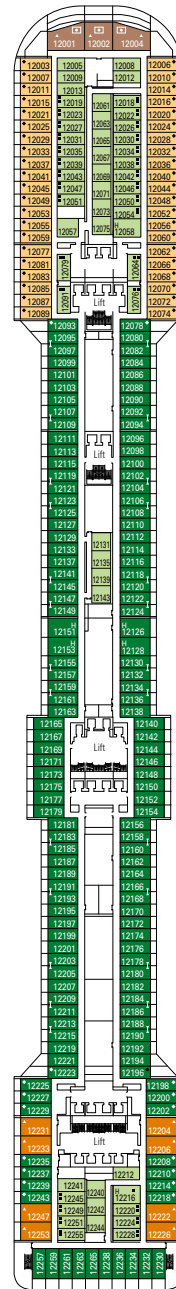

DECK PLAN & ACCOMMODATION

- Sun Deck 18
- Michelangelo Deck 16
- Leonardo da Vinci Deck 15
- Raffaello Deck 14
- Piero della Francesca Deck 13
- De Chirico Deck 12
- Caravaggio Deck 11
- Botticelli Deck 10
- Tintoretto Deck 9
- Giotto Deck 8
- Tiziano Deck 7
- Modigliani Deck 6
- Canaletto Deck 5
- Fiume Deck 4

DECK 18
SUN DECK

DECK 12
DE CHIRICO