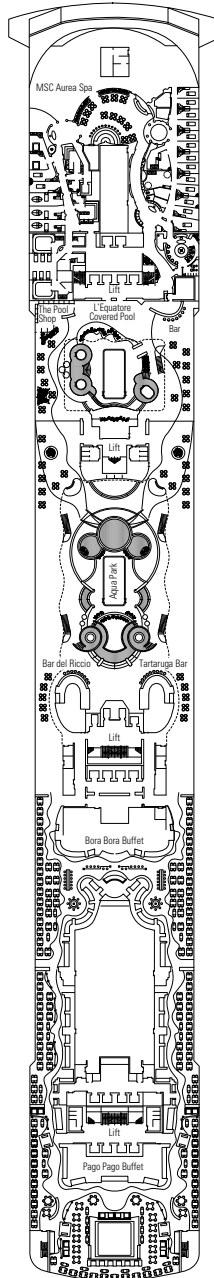

MSC SPLENDIDA

TECHNICAL SHEET

COMMON SERVICES

RECEPTION-GUEST SERVICE

VILLA VERDE

4D CINEMA

TECHNICAL CHARACTERISTICS OF THE SHIP

| | |
|--------------------------|---|
| GROSS TONNAGE | 137,936 tons |
| LENGTH / BEAM / HEIGHT | 333,30 m / 37,92 m post panamax / 66,80 m |
| SURFACE AREA | 450,000 m ² , incl. 27,000 m ² public area |
| DECKS | 18, incl. 14 for guests |
| LIFTS | 25, incl. 15 for guests (2 panoramics and 1 for the MSC Yacht Club) |
| VOLTAGE (in cabin) | 110/220 volts |
| MAXIMUM SPEED | 22,99 knots |
| STABILIZERS | Stabilized with 2 fins |
| NUMBER OF PASSENGERS | 3.274 (on double basis) |
| NUMBER OF CABINS | 1.637, incl. 43 for guests with disabilities or reduced mobility |
| CREW MEMBERS | About 1.370 |
| POOLS | 5, incl. 1 with sliding roof, 1 for children and 1 for the MSC MSC Yacht Club; 12 whirlpool baths |
| ENVIRONMENTAL TECHNOLOGY | AWT-Advanced Water Treatment, Energy Saving & Monitoring System, Clean Ship 2 |

| | |
|---|--|
| Cabin door width | 88,5 cm (81,5 cm YC Deluxe Suite) |
| Bathroom door width | 90 cm |
| Size of cabin (floor space) | ≈24 m ² to ≈39 m ² |
| Size of bathroom | 3,5 m ² |
| Is there a fold-down seat in the shower? | Yes |
| Height of seat from the floor | 44 cm |
| Does the WC seat have grab rails? | Yes |
| Are wheelchairs available on board? | In limited numbers * |
| Are all decks/public areas accessible? | Yes |
| Are all lifeboats wheelchair-accessible? | No ** |
| Do the lifts have deck indicators? | Visual, Audio & Braille |
| Can severely visually impaired/blind guests be catered for on the cruise? | Only with full-time carer |

IL POLO NORD

SANTA FE

DECK PLAN & ACCOMMODATION

- Sun Deck 18
- Michelangelo Deck 16
- Leonardo da Vinci Deck 15
- Raffaello Deck 14
- Piero della Francesca Deck 13
- De Chirico Deck 12
- Caravaggio Deck 11
- Botticelli Deck 10
- Tintoretto Deck 9
- Giotto Deck 8
- Tiziano Deck 7
- Modigliani Deck 6
- Canaletto Deck 5
- Fiume Deck 4