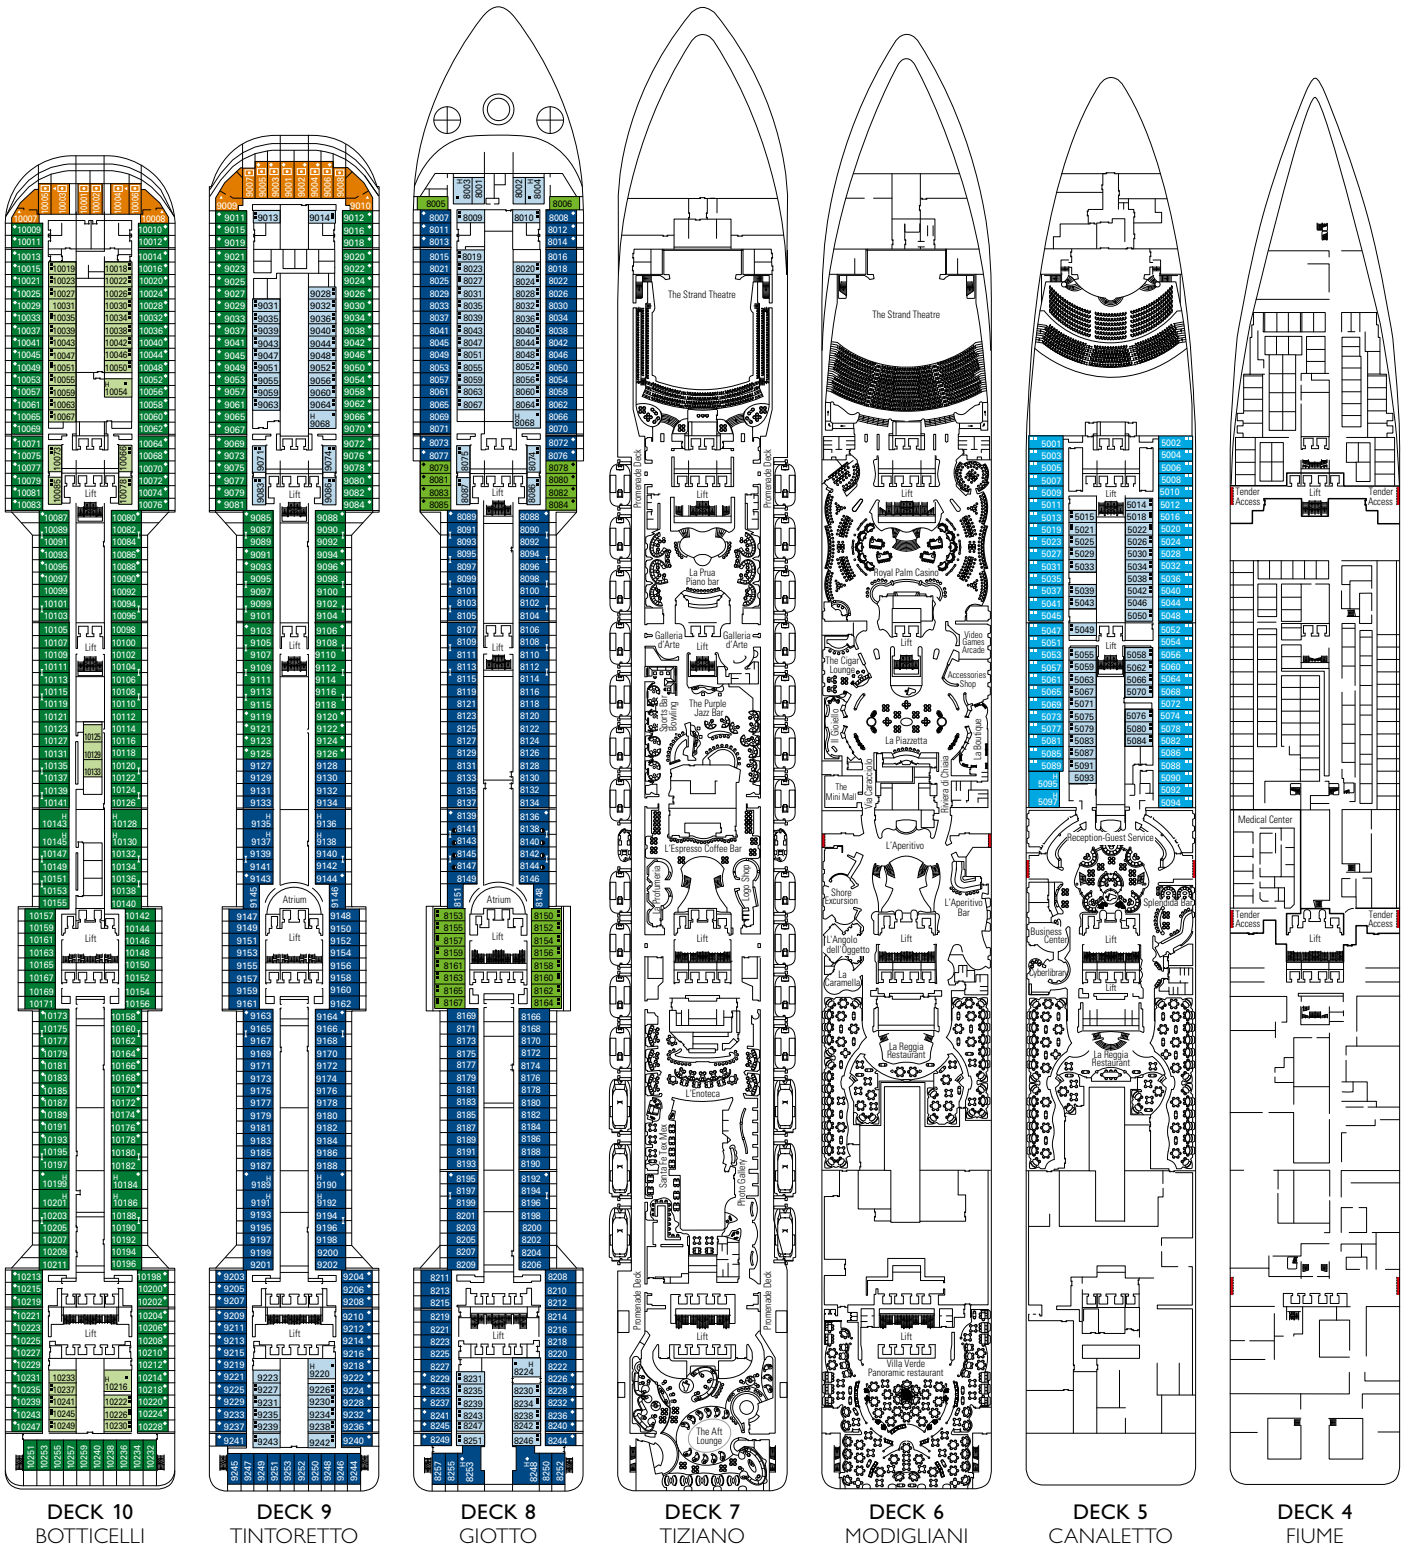

DECK 18
SUN DECK

DECK 16
MICHELANGELO

DECK 15
LEONARDO
DA VINCI

DECK 14
RAFFAELLO

DECK 13
PIERO
DELLA FRANCESCA

DECK 12
DE CHIRICO

DECK 11
CARAVAGGIO

CABINS CATEGORIES

| | | | |
|--------------------|-------------------------|-----------------|-------------------------------------|
| Inside > Bella | Inside > Fantastica | Balcony > Aurea | Deluxe Suite > MSC Yacht Club |
| Ocean View > Bella | Ocean View > Fantastica | Suite > Aurea | Executive & Family > MSC Yacht Club |
| Balcony > Bella | Balcony > Fantastica | | Royal Suite > MSC Yacht Club |

- 3rd bed available in all categories
- 4th bed available in all categories (except MSC Yacht Club Suites)

• All cabins have one double bed convertible to two single beds

LEGEND

- ◆ Sofa bed
- ◆ Double sofa bed
- 3rd bed is a bunk bed
- 3rd and 4th beds are bunks
- ⬇ Connecting cabins
- ⬇ Executive & Family Suite MSC Yacht Club / Suite Aurea with panoramic sealed window
- H Cabin for guests with disabilities or reduced mobility
- ⊙ Cabins with restricted views

Data and descriptions are subject to change and will be verified at the time of booking.

DECK 10
BOTTICELLI

DECK 9
TINTORETTO

DECK 8
GIOTTO

DECK 7
TIZIANO

DECK 6
MODIGLIANI

DECK 5
CANALETTO

DECK 4
FIUME