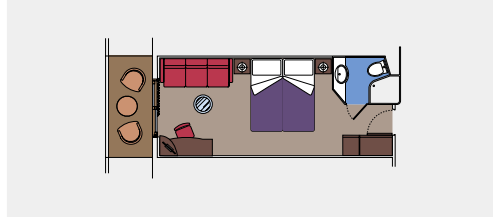

CABIN TYPES

2 Royal Suites

Royal suites (≈52 m²)
 Double bed can be converted into two single beds.
 Air conditioning, walk-in wardrobe, bathroom with bathtub, interactive TV, telephone, Wi-Fi internet connection (for a fee), mini bar, safe deposit box.

This kind of accommodation is available only with the experience MSC Yacht Club.

64 Deluxe Suites

Deluxe suites (from ≈26 m² to ≈32 m²)
 Double bed can be converted into two single beds.
 Air conditioning, walk-in wardrobe, bathroom with bathtub, interactive TV, telephone, Wi-Fi internet connection (for a fee), mini bar, safe deposit box.

This kind of accommodation is available only with the experience MSC Yacht Club.

1.115 Balcony

Balcony cabins (from ≈22 m² to ≈26 m²)
 Double bed can be converted into two single beds.
 Air conditioning, spacious wardrobe, bathroom with shower or bathtub, interactive TV, telephone, Wi-Fi internet connection (for a fee), mini bar, safe deposit box.

This kind of accommodation is available with the experiences Bella, Fantastica and Aurea.

91 Ocean View

Cabins with porthole (from ≈17 m² to ≈20 m²)
 Double bed can be converted into two single beds.
 Air conditioning, bathroom with shower, interactive TV, telephone, Wi-Fi internet connection (for a fee), mini bar, safe deposit box.