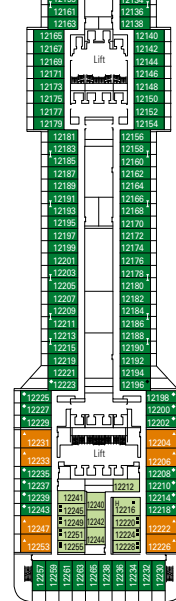

| | |
|---|--|
| Cabin door width | 88,5 cm (81,5 cm YC Deluxe Suite) |
| Bathroom door width | 90 cm |
| Size of cabin (floor space) | ≈24 m ² to ≈39 m ² |
| Size of bathroom | 3,5 m ² |
| Is there a fold-down seat in the shower? | Yes |
| Height of seat from the floor | 44 cm |
| Does the WC seat have grab rails? | Yes |
| Are wheelchairs available on board? | In limited numbers * |
| Are all decks/public areas accessible? | Yes |
| Are all lifeboats wheelchair-accessible? | No ** |
| Do the lifts have deck indicators? | Visual, Audio & Braille |
| Can severely visually impaired/blind guests be catered for on the cruise? | Only with full-time carer |

IL POLO NORD

SANTA FE

DECK PLAN & ACCOMMODATION

- Sun Deck 18
- Michelangelo Deck 16
- Leonardo da Vinci Deck 15
- Raffaello Deck 14
- Piero della Francesca Deck 13
- De Chirico Deck 12
- Caravaggio Deck 11
- Botticelli Deck 10
- Tintoretto Deck 9
- Giotto Deck 8
- Tiziano Deck 7
- Modigliani Deck 6
- Canaletto Deck 5
- Fiume Deck 4