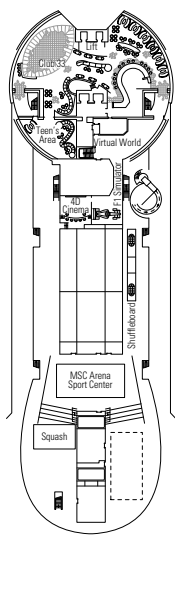

MSC SPLENDIDA

TECHNICAL SHEET

COMMON SERVICES

RECEPTION-GUEST SERVICE

VILLA VERDE

4D CINEMA

TECHNICAL CHARACTERISTICS OF THE SHIP

| | |
|--------------------------|---|
| GROSS TONNAGE | 137,936 tons |
| LENGTH / BEAM / HEIGHT | 333,30 m / 37,92 m post panamax / 66,80 m |
| SURFACE AREA | 450,000 m ² , incl. 27,000 m ² public area |
| DECKS | 18, incl. 14 for guests |
| LIFTS | 25, incl. 15 for guests (2 panoramics and 1 for the MSC Yacht Club) |
| VOLTAGE (in cabin) | 110/220 volts |
| MAXIMUM SPEED | 22,99 knots |
| STABILIZERS | Stabilized with 2 fins |
| NUMBER OF PASSENGERS | 3.274 (on double basis) |
| NUMBER OF CABINS | 1.637, incl. 43 for guests with disabilities or reduced mobility |
| CREW MEMBERS | About 1.370 |
| POOLS | 5, incl. 1 with sliding roof, 1 for children and 1 for the MSC MSC Yacht Club; 12 whirlpool baths |
| ENVIRONMENTAL TECHNOLOGY | AWT-Advanced Water Treatment, Energy Saving & Monitoring System, Clean Ship 2 |

| | |
|---|--|
| Cabin door width | 88,5 cm (81,5 cm YC Deluxe Suite) |
| Bathroom door width | 90 cm |
| Size of cabin (floor space) | ≈24 m ² to ≈39 m ² |
| Size of bathroom | 3,5 m ² |
| Is there a fold-down seat in the shower? | Yes |
| Height of seat from the floor | 44 cm |
| Does the WC seat have grab rails? | Yes |
| Are wheelchairs available on board? | In limited numbers * |
| Are all decks/public areas accessible? | Yes |
| Are all lifeboats wheelchair-accessible? | No ** |
| Do the lifts have deck indicators? | Visual, Audio & Braille |
| Can severely visually impaired/blind guests be catered for on the cruise? | Only with full-time carer |

IL POLO NORD

SANTA FE

DECK PLAN & ACCOMMODATION

- Sun Deck 18
- Michelangelo Deck 16
- Leonardo da Vinci Deck 15
- Raffaello Deck 14
- Piero della Francesca Deck 13
- De Chirico Deck 12
- Caravaggio Deck 11
- Botticelli Deck 10
- Tintoretto Deck 9
- Giotto Deck 8
- Tiziano Deck 7
- Modigliani Deck 6
- Canaletto Deck 5
- Fiume Deck 4