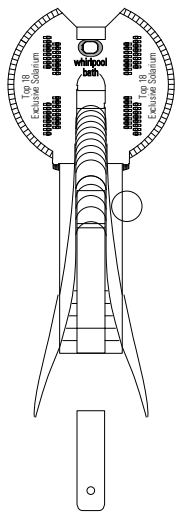

| | |
|---|--|
| Cabin door width | 88,5 cm (81,5 cm YC Deluxe Suite) |
| Bathroom door width | 90 cm |
| Size of cabin (floor space) | ≈24 m ² to ≈39 m ² |
| Size of bathroom | 3,5 m ² |
| Is there a fold-down seat in the shower? | Yes |
| Height of seat from the floor | 44 cm |
| Does the WC seat have grab rails? | Yes |
| Are wheelchairs available on board? | In limited numbers * |
| Are all decks/public areas accessible? | Yes |
| Are all lifeboats wheelchair-accessible? | No ** |
| Do the lifts have deck indicators? | Visual, Audio & Braille |
| Can severely visually impaired/blind guests be catered for on the cruise? | Only with full-time carer |

IL POLO NORD

SANTA FE

DECK PLAN & ACCOMMODATION

- Sun Deck 18
- Michelangelo Deck 16
- Leonardo da Vinci Deck 15
- Raffaello Deck 14
- Piero della Francesca Deck 13
- De Chirico Deck 12
- Caravaggio Deck 11
- Botticelli Deck 10
- Tintoretto Deck 9
- Giotto Deck 8
- Tiziano Deck 7
- Modigliani Deck 6
- Canaletto Deck 5
- Fiume Deck 4