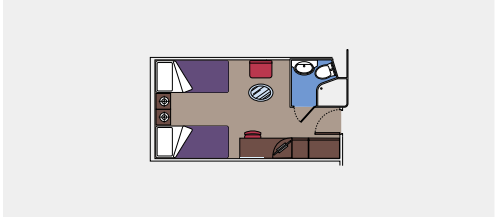

Inside cabins (≈16 m²)
Double bed can be converted into two single beds.
Air conditioning, bathroom with shower, interactive TV, telephone, Wi-Fi internet connection (for a fee), mini bar, safe deposit box.

This kind of accommodation is available with the experiences Bella and Fantastica.