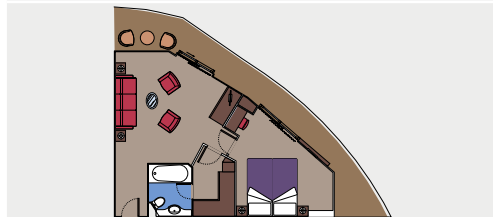

CABIN TYPES

2 Royal Suites

Royal suites (≈52 m²)
 Double bed can be converted into two single beds.
 Air conditioning, walk-in wardrobe, bathroom with bathtub, interactive TV, telephone, Wi-Fi internet connection (for a fee), mini bar, safe deposit box.

This kind of accommodation is available only with the experience MSC Yacht Club.

3 Executive & Family Suites

Executive & Family suites with panoramic sealed window (from 45 m² to ≈53 m²)
 Double bed can be converted into two single beds.
 Air conditioning, walk-in wardrobe, bathroom with bathtub, interactive TV, telephone, Wi-Fi internet connection (for a fee), mini bar, safe deposit box.

This kind of accommodation is available only with the experience MSC Yacht Club.

64 Deluxe Suites

Deluxe suites (from ≈26 m² to ≈32 m²)
 Double bed can be converted into two single beds.
 Air conditioning, walk-in wardrobe, bathroom with bathtub, interactive TV, telephone, Wi-Fi internet connection (for a fee), mini bar, safe deposit box.

This kind of accommodation is available only with the experience MSC Yacht Club.

1.115 Balcony

Balcony cabins (from ≈22 m² to ≈26 m²)
 Double bed can be converted into two single beds.
 Air conditioning, spacious wardrobe, bathroom with shower or bathtub, interactive TV, telephone, Wi-Fi internet connection (for a fee), mini bar, safe deposit box.