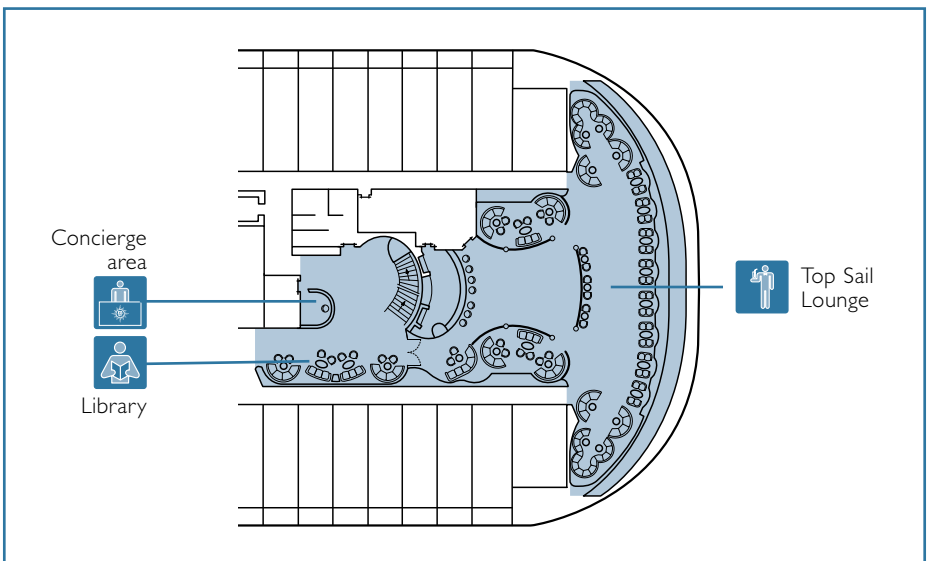

| | |
|---|--|
| Cabin door width | 88,5 cm (81,5 cm YC Deluxe Suite) |
| Bathroom door width | 90 cm |
| Size of cabin (floor space) | ≈24 m ² to ≈39 m ² |
| Size of bathroom | 3,5 m ² |
| Is there a fold-down seat in the shower? | Yes |
| Height of seat from the floor | 44 cm |
| Does the WC seat have grab rails? | Yes |
| Are wheelchairs available on board? | In limited numbers * |
| Are all decks/public areas accessible? | Yes |
| Are all lifeboats wheelchair-accessible? | No ** |
| Do the lifts have deck indicators? | Visual, Audio & Braille |
| Can severely visually impaired/blind guests be catered for on the cruise? | Only with full-time carer |

* Only for embarkation, disembarkation and emergencies.

** In the event of an emergency, dedicated personnel will help guests with disabilities or reduced mobility to board lifeboats.

TOP SAIL LOUNGE

| MSC YACHT CLUB | Seats | Exclusive services | Surface (m ²) | Deck |
|----------------------------|-------|---|---------------------------|-------------------------|
| CONCIERGE AREA | 24 | Reception with 24-hour Concierge service | 113 | 15 Leonardo da Vinci |
| L'OLIVO | 136 | Restaurant | 218 | 15 Leonardo da Vinci |
| LIBRARY | 8 | Library in the concierge area | 39 | 15 Leonardo da Vinci |
| MSC AUREA SPA | | Exclusive access with private lift, 2 private massage rooms | 47 | 14 Raffaello |
| SUITES WITH BUTLER SERVICE | 71 | 24-hour Butler service | from ≈26 to ≈53 | 12, 15, 16 |
| THE ONE BAR | | Bar, buffet | 1.177 | 18 Sun Deck |
| THE ONE POOL | | Pool, 2 whirlpool baths and solarium | | |
| TOP SAIL LOUNGE | 141 | Panoramic forward lounge, bar | 297 | 15 Leonardo da Vinci |