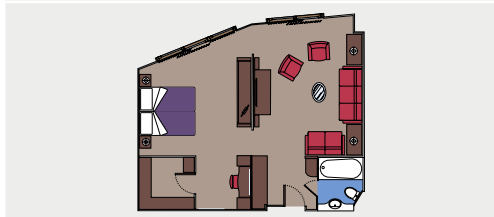

CABIN TYPES

2 Royal Suites

Royal suites (≈52 m²)
 Double bed can be converted into two single beds.
 Air conditioning, walk-in wardrobe, bathroom with bathtub, interactive TV, telephone, Wi-Fi internet connection (for a fee), mini bar, safe deposit box.

This kind of accommodation is available only with the experience MSC Yacht Club.

3 Executive & Family Suites

Executive & Family suites with panoramic sealed window (from 45 m² to ≈53 m²)
 Double bed can be converted into two single beds.
 Air conditioning, walk-in wardrobe, bathroom with bathtub, interactive TV, telephone, Wi-Fi internet connection (for a fee), mini bar, safe deposit box.

This kind of accommodation is available only with the experience MSC Yacht Club.

64 Deluxe Suites

Deluxe suites (from ≈26 m² to ≈32 m²)
 Double bed can be converted into two single beds.
 Air conditioning, walk-in wardrobe, bathroom with bathtub, interactive TV, telephone, Wi-Fi internet connection (for a fee), mini bar, safe deposit box.

This kind of accommodation is available only with the experience MSC Yacht Club.

1.115 Balcony

Balcony cabins (from ≈22 m² to ≈26 m²)
 Double bed can be converted into two single beds.
 Air conditioning, spacious wardrobe, bathroom with shower or bathtub, interactive TV, telephone, Wi-Fi internet connection (for a fee), mini bar, safe deposit box.