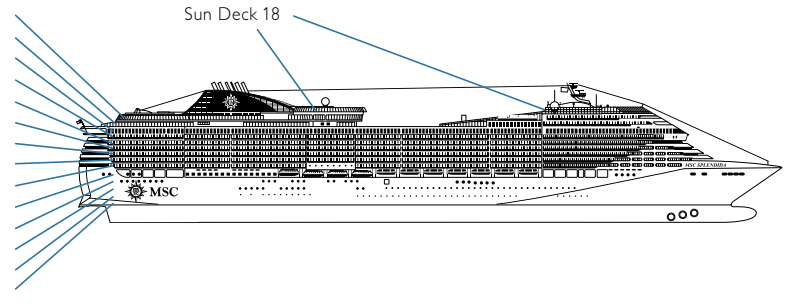

The above table also includes MSC Yacht Club facilities.

ENTERTAINMENT

| | |
|---|---|
|  | INTERNET POINT, VIDEO GAMES, F1 SIMULATOR |
|  | INDOOR PLAYROOM FOR CHILDREN, OUTDOOR POOL & GAMES, TEENS AREA WITH DISCOTHEQUE |
|  | DISCOTHEQUE, THEATRE |
|  | CASINO |
|  | 5 POOLS, WATERSLIDE |
|  | PHOTO GALLERY, ART GALLERY |
|  | 4D CINEMA |
|  | BOWLING (50 m ²) |

IL POLO NORD

SANTA FE

DECK PLAN & ACCOMMODATION

- Sun Deck 18
- Michelangelo Deck 16
- Leonardo da Vinci Deck 15
- Raffaello Deck 14
- Piero della Francesca Deck 13
- De Chirico Deck 12
- Caravaggio Deck 11
- Botticelli Deck 10
- Tintoretto Deck 9
- Giotto Deck 8
- Tiziano Deck 7
- Modigliani Deck 6
- Canaletto Deck 5
- Fiume Deck 4

DECK 18
SUN DECK

DECK 16
MICHELANGELO

DECK 15
LEONARDO
DA VINCI

DECK 14
RAFFAELLO

DECK 13
PIERO
DELLA FRANCESCA

DECK 12
DE CHIRICO

DECK 11
CARAVAGGIO

CABINS CATEGORIES