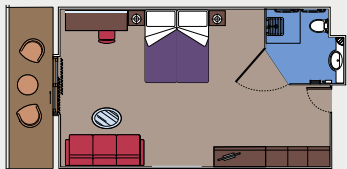

CABIN TYPES

2 Royal Suites

Royal suites (≈52 m²)
 Double bed can be converted into two single beds.
 Air conditioning, walk-in wardrobe, bathroom with bathtub, interactive TV, telephone, Wi-Fi internet connection (for a fee), mini bar, safe deposit box.

This kind of accommodation is available only with the experience MSC Yacht Club.

1.115 Balcony

Balcony cabins (from ≈22 m² to ≈26 m²)
 Double bed can be converted into two single beds.
 Air conditioning, spacious wardrobe, bathroom with shower or bathtub, interactive TV, telephone, Wi-Fi internet connection (for a fee), mini bar, safe deposit box.

This kind of accommodation is available with the experiences Bella and Fantastica.

283 Inside

Inside cabins (≈16 m²)
 Double bed can be converted into two single beds.
 Air conditioning, bathroom with shower, interactive TV, telephone, Wi-Fi internet connection (for a fee), mini bar, safe deposit box.

36 Aurea Suites

Aurea suites with balcony or panoramic sealed window (from ≈21 to 47 m²)

Double bed can be converted into two single beds.

Air conditioning, walk-in wardrobe, bathroom with bathtub, interactive TV, telephone, Wi-Fi internet connection (for a fee), mini bar, safe deposit box.