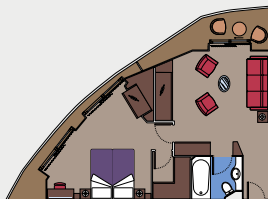

2 Suites for guests with disabilities or reduced mobility

Deluxe suites (≈39 m²)

Double bed can be converted into two single beds.

Air conditioning, spacious wardrobe, bathroom with shower, interactive TV, telephone, Wi-Fi internet connection (for a fee), mini bar, safe deposit box.

This kind of accommodation is available only with the experience MSC Yacht Club.

36 Aurea Suites

Aurea suites with balcony or panoramic sealed window (from ≈21 to 47 m²)

Double bed can be converted into two single beds.

Air conditioning, walk-in wardrobe, bathroom with bathtub, interactive TV, telephone, Wi-Fi internet connection (for a fee), mini bar, safe deposit box.

This kind of accommodation is available only with the experience Aurea.

41 Cabins for guests with disabilities or reduced mobility

28 Balcony Cabins (from ≈32 m² to 42 m²), 2 Ocean View (≈29 m²), 11 Inside (≈24 m²)

Double bed can be converted into two single beds.

Air conditioning, spacious wardrobe, bathroom with shower, interactive TV, telephone, Wi-Fi internet connection (for a fee), mini bar, safe deposit box.

This kind of accommodation is available in Balcony and Inside cabins (with Bella or Fantastica experiences) and in Ocean View cabins (with Bella experience only).

FACILITIES FOR GUESTS WITH DISABILITIES OR REDUCED MOBILITY