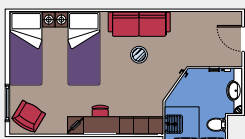

FACILITIES FOR GUESTS WITH DISABILITIES OR REDUCED MOBILITY

Cabin door width	88,5 cm (81,5 cm YC Deluxe Suite)
Bathroom door width	90 cm
Size of cabin (floor space)	≈24 m² to ≈39 m²
Size of bathroom	3,5 m²
Is there a fold-down seat in the shower?	Yes
Height of seat from the floor	44 cm
Does the WC seat have grab rails?	Yes
Are wheelchairs available on board?	In limited numbers *
Are all decks/public areas accessible?	Yes
Are all lifeboats wheelchair-accessible?	No **
Do the lifts have deck indicators?	Visual, Audio & Braille
Can severely visually impaired/blind guests be catered for on the cruise?	Only with full-time carer

* Only for embarkation, disembarkation and emergencies.

** In the event of an emergency, dedicated personnel will help guests with disabilities or reduced mobility to board lifeboats.