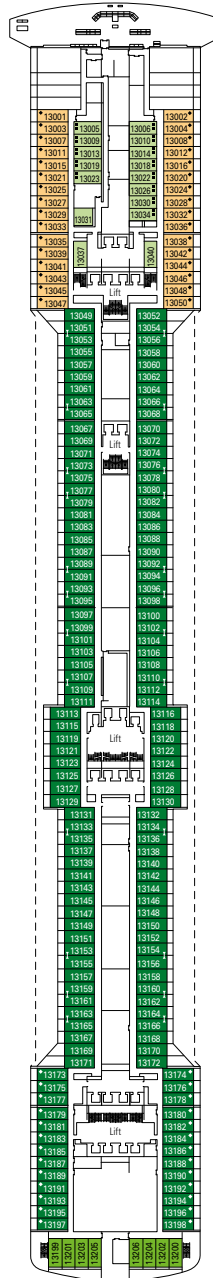

MSC SPLENDIDA

TECHNICAL SHEET

COMMON SERVICES

RECEPTION-GUEST SERVICE

VILLA VERDE

4D CINEMA

TECHNICAL CHARACTERISTICS OF THE SHIP

| | |
|--------------------------|---|
| GROSS TONNAGE | 137,936 tons |
| LENGTH / BEAM / HEIGHT | 333,30 m / 37,92 m post panamax / 66,80 m |
| SURFACE AREA | 450,000 m ² , incl. 27,000 m ² public area |
| DECKS | 18, incl. 14 for guests |
| LIFTS | 25, incl. 15 for guests (2 panoramics and 1 for the MSC Yacht Club) |
| VOLTAGE (in cabin) | 110/220 volts |
| MAXIMUM SPEED | 22,99 knots |
| STABILIZERS | Stabilized with 2 fins |
| NUMBER OF PASSENGERS | 3.274 (on double basis) |
| NUMBER OF CABINS | 1.637, incl. 43 for guests with disabilities or reduced mobility |
| CREW MEMBERS | About 1.370 |
| POOLS | 5, incl. 1 with sliding roof, 1 for children and 1 for the MSC MSC Yacht Club; 12 whirlpool baths |
| ENVIRONMENTAL TECHNOLOGY | AWT-Advanced Water Treatment, Energy Saving & Monitoring System, Clean Ship 2 |

| | |
|---|--|
| Cabin door width | 88,5 cm (81,5 cm YC Deluxe Suite) |
| Bathroom door width | 90 cm |
| Size of cabin (floor space) | ≈24 m ² to ≈39 m ² |
| Size of bathroom | 3,5 m ² |
| Is there a fold-down seat in the shower? | Yes |
| Height of seat from the floor | 44 cm |
| Does the WC seat have grab rails? | Yes |
| Are wheelchairs available on board? | In limited numbers * |
| Are all decks/public areas accessible? | Yes |
| Are all lifeboats wheelchair-accessible? | No ** |
| Do the lifts have deck indicators? | Visual, Audio & Braille |
| Can severely visually impaired/blind guests be catered for on the cruise? | Only with full-time carer |

IL POLO NORD

SANTA FE

DECK PLAN & ACCOMMODATION

- Sun Deck 18
- Michelangelo Deck 16
- Leonardo da Vinci Deck 15
- Raffaello Deck 14
- Piero della Francesca Deck 13
- De Chirico Deck 12
- Caravaggio Deck 11
- Botticelli Deck 10
- Tintoretto Deck 9
- Giotto Deck 8
- Tiziano Deck 7
- Modigliani Deck 6
- Canaletto Deck 5
- Fiume Deck 4