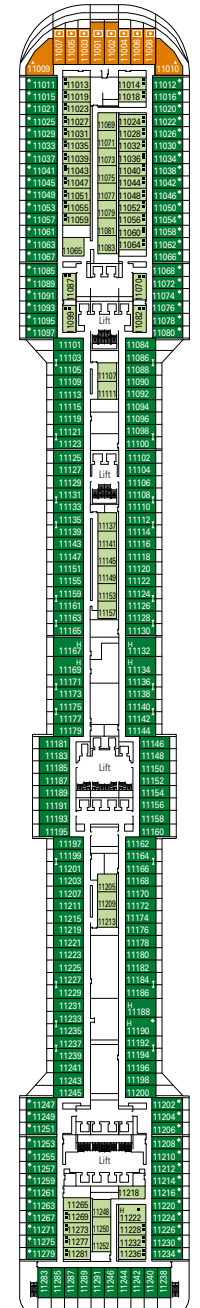

DECK PLAN & ACCOMMODATION

- Sun Deck 18
- Michelangelo Deck 16
- Leonardo da Vinci Deck 15
- Raffaello Deck 14
- Piero della Francesca Deck 13
- De Chirico Deck 12
- Caravaggio Deck 11
- Botticelli Deck 10
- Tintoretto Deck 9
- Giotto Deck 8
- Tiziano Deck 7
- Modigliani Deck 6
- Canaletto Deck 5
- Fiume Deck 4

DECK 18
SUN DECK

DECK 11
CARAVAGGIO