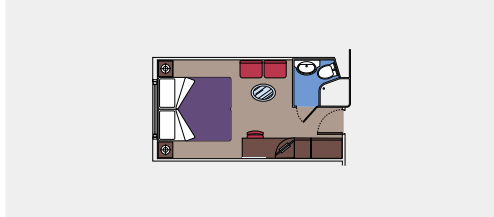

CABIN TYPES

2 Royal Suites

Royal suites (≈52 m²)
 Double bed can be converted into two single beds.
 Air conditioning, walk-in wardrobe, bathroom with bathtub, interactive TV, telephone, Wi-Fi internet connection (for a fee), mini bar, safe deposit box.

This kind of accommodation is available only with the experience MSC Yacht Club.

1.115 Balcony

Balcony cabins (from ≈22 m² to ≈26 m²)
 Double bed can be converted into two single beds.
 Air conditioning, spacious wardrobe, bathroom with shower or bathtub, interactive TV, telephone, Wi-Fi internet connection (for a fee), mini bar, safe deposit box.

This kind of accommodation is available with the experiences Bella, Fantastica and Aurea.

91 Ocean View

Cabins with porthole (from ≈17 m² to ≈20 m²)
 Double bed can be converted into two single beds.
 Air conditioning, bathroom with shower, interactive TV, telephone, Wi-Fi internet connection (for a fee), mini bar, safe deposit box.

This kind of accommodation is available with the experiences Bella and Fantastica.

283 Inside

Inside cabins (≈16 m²)
 Double bed can be converted into two single beds.
 Air conditioning, bathroom with shower, interactive TV, telephone, Wi-Fi internet connection (for a fee), mini bar, safe deposit box.