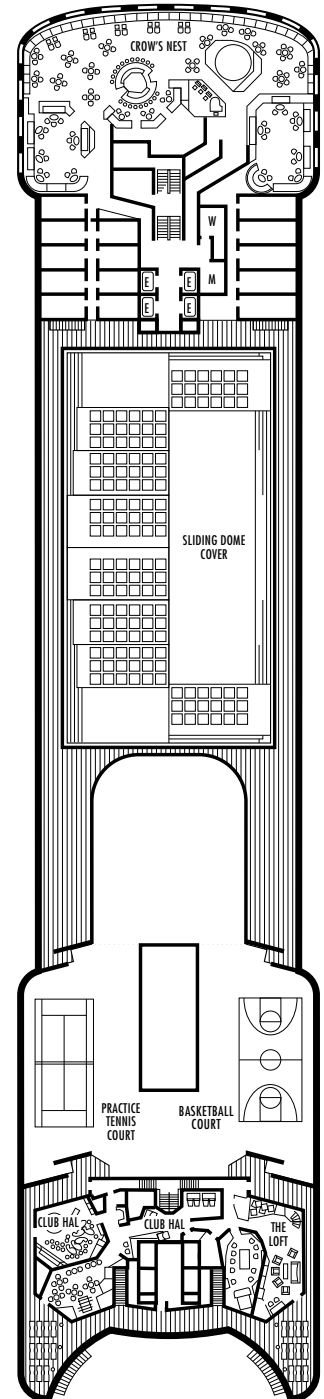

ms Volendam

DECK PLANS & STATEROOMS

The deck plans are color-coded by category of stateroom, and the category letter precedes the stateroom number in each room. All staterooms are equipped with DVD player, flat-panel television, telephone and multichannel music.

Important Note: Not all staterooms within each category have the same furniture configuration and/or facilities. Appropriate symbols within the rooms on the deck plans describe differences from the stateroom descriptions below.

All information is subject to change.

STATEROOM SYMBOL LEGEND

- Shower only
- Bath tub & shower
- ▲ 2 lower beds or converts to 1 queen-size
- Triple (2 lower beds, 1 sofa bed)
- Quad (2 lower beds, 1 sofa bed, 1 upper)
- △ Partial sea view
- ☆ 2 lower beds not convertible to a queen-size
- × Fully obstructed view
- + Connecting rooms
- These staterooms have portholes instead of windows
- ♿ Suite SA7034 is wheelchair accessible with whirlpool bath & shower. Suites B7088, B7087, B6228 & B6225 and staterooms DA6104, EE3396, EE3391, HH3431, HH3430, EE3429, E2702, L2700, J2555, J2554, G2500, FF1964, FF1955, G1807, G1806, G1805 & G1804 are wheelchair accessible, shower only.