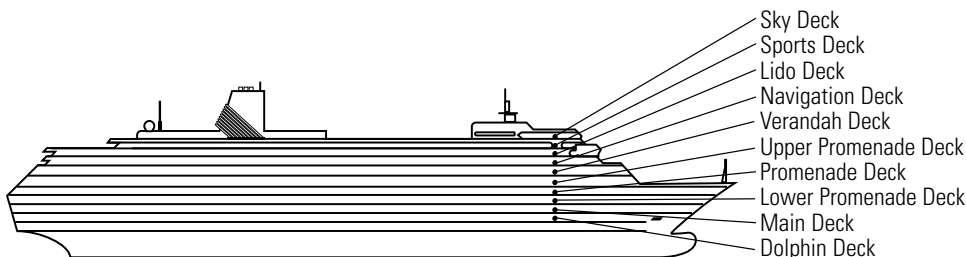

Important Note: Not all staterooms within each category have the same furniture configuration and/or facilities. Appropriate symbols within the rooms on the deck plans describe differences from the stateroom descriptions below.

All information is subject to change.

STATEROOM SYMBOL LEGEND

- Shower only
- Bathtub & shower
- ▲ 2 lower beds or converts to 1 queen-size
- Triple (2 lower beds, 1 sofa bed)
- Quad (2 lower beds, 1 sofa bed, 1 upper)
- △ Partial sea view
- ☆ 2 lower beds not convertible to a queen-size
- × Fully obstructed view
- + Connecting rooms
- These staterooms have portholes instead of windows
- ♿ Suite SA7034 is wheelchair accessible with whirlpool bath & shower. Suites B7088, B7087, B6228 & B6225 and staterooms DA6104, EE3396, EE3391, HH3431, HH3430, EE3429, E2702, L2700, J2555, J2554, G2500, FF1964, FF1955, G1807, G1806, G1805 & G1804 are wheelchair accessible, shower only.

OCEAN-VIEW STATEROOMS

D
Large: 2 lower beds convertible to 1 queen-size bed, shower.
Approximately 140–319 sq. ft.

E **EE** **F** **FF**
Large: 2 lower beds convertible to 1 queen-size bed, bathtub & shower.
Approximately 140–319 sq. ft.

G
Large: 2 lower beds convertible to 1 queen-size bed, bathtub & shower. All G-category staterooms have portholes.
Approximately 140–319 sq. ft.

INTERIOR STATEROOMS

J **M** **MM** **N**
Large: 2 lower beds convertible to 1 queen-size bed, 1 sofa bed, shower.
Approximately 182–293 sq. ft.