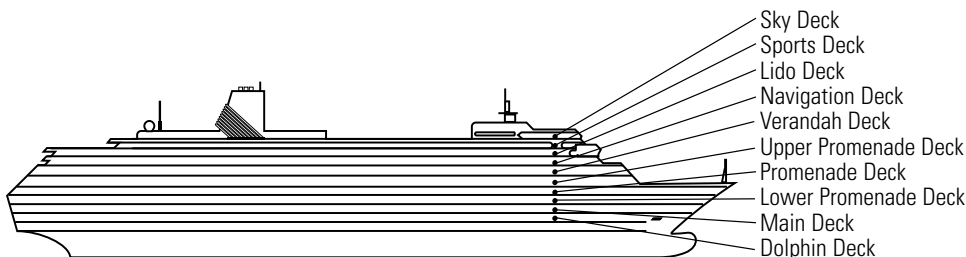

All information is subject to change.

STATEROOM SYMBOL LEGEND

- Shower only
- Bathtub & shower
- ▲ 2 lower beds or converts to 1 queen-size
- Triple (2 lower beds, 1 sofa bed)
- Quad (2 lower beds, 1 sofa bed, 1 upper)
- △ Partial sea view
- ☆ 2 lower beds not convertible to a queen-size
- X Fully obstructed view
- + Connecting rooms
- These staterooms have portholes instead of windows
- ♿ Suite SA7034 is wheelchair accessible with whirlpool bath & shower. Suites B7088, B7087, B6228 & B6225 and staterooms DA6104, EE3396, EE3391, HH3431, HH3430, EE3429, E2702, L2700, J2555, J2554, G2500, FF1964, FF1955, G1807, G1806, G1805 & G1804 are wheelchair accessible, shower only.

OCEAN-VIEW STATEROOMS

C
Large: 2 lower beds convertible to 1 queen-size bed, shower.
Approximately 140–319 sq. ft.

DA DD E
Large: 2 lower beds convertible to 1 queen-size bed, bathtub & shower.
Approximately 140–319 sq. ft.

G
Large: 2 lower beds convertible to 1 queen-size bed, bathtub & shower. All G-category staterooms have portholes.
Approximately 140–319 sq. ft.

INTERIOR STATEROOMS

J K L M
Large: 2 lower beds convertible to 1 queen-size bed, shower.
Approximately 182–293 sq. ft.

DECK 2 – MAIN DECK

Staterooms 2500–2715