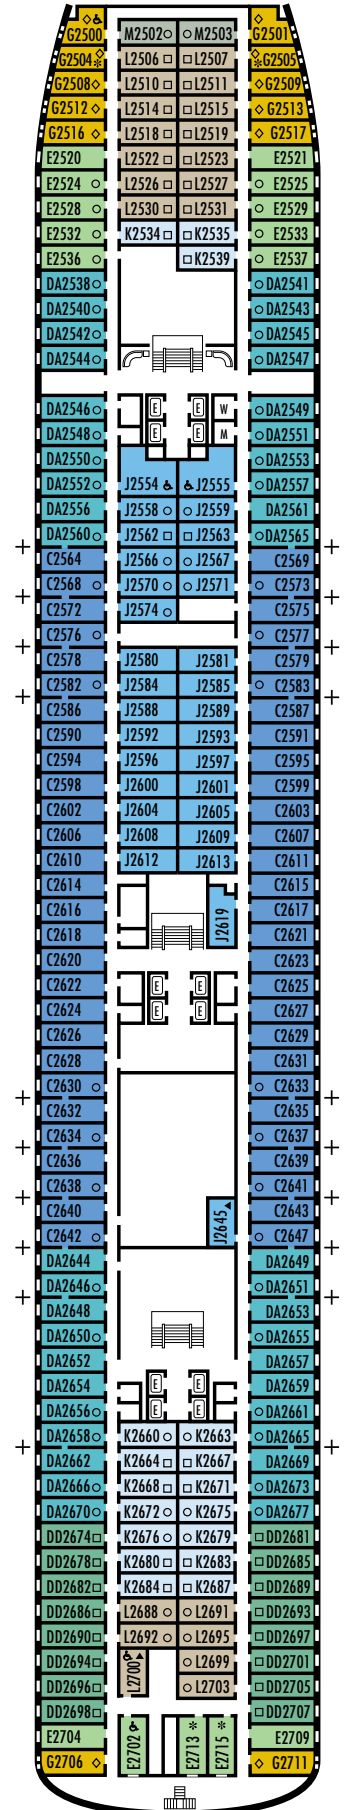

All information is subject to change.

STATEROOM SYMBOL LEGEND

- Shower only
- Bathtub & shower
- ▲ 2 lower beds or converts to 1 queen-size
- Triple (2 lower beds, 1 sofa bed)
- Quad (2 lower beds, 1 sofa bed, 1 upper)
- △ Partial sea view
- ☆ 2 lower beds not convertible to a queen-size
- X Fully obstructed view
- + Connecting rooms
- These staterooms have portholes instead of windows
- ♿ Suite SA7034 is wheelchair accessible with whirlpool bath & shower. Suites B7088, B7087, B6228 & B6225 and staterooms DA6104, EE3396, EE3391, HH3431, HH3430, EE3429, E2702, L2700, J2555, J2554, G2500, FF1964, FF1955, G1807, G1806, G1805 & G1804 are wheelchair accessible, shower only.

OCEAN-VIEW STATEROOMS

C
Large: 2 lower beds convertible to 1 queen-size bed, shower.
Approximately 140–319 sq. ft.

DA DD E
Large: 2 lower beds convertible to 1 queen-size bed, bathtub & shower.
Approximately 140–319 sq. ft.

G
Large: 2 lower beds convertible to 1 queen-size bed, bathtub & shower. All G-category staterooms have portholes.
Approximately 140–319 sq. ft.

INTERIOR STATEROOMS

J K L M
Large: 2 lower beds convertible to 1 queen-size bed, shower.
Approximately 182–293 sq. ft.

DECK 2 – MAIN DECK

Staterooms 2500–2715