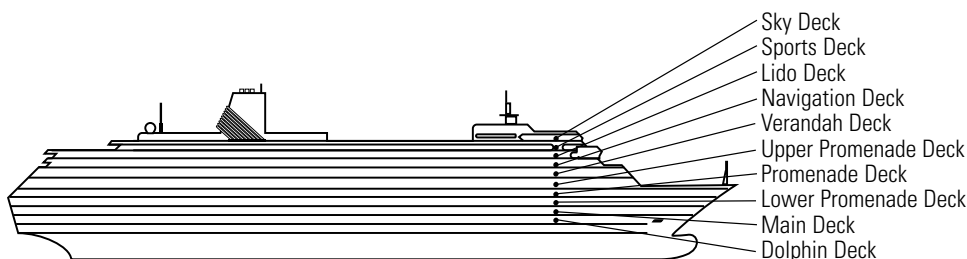

All information is subject to change.

STATEROOM SYMBOL LEGEND

- Shower only
- Bathtub & shower
- ▲ 2 lower beds or converts to 1 queen-size
- Triple (2 lower beds, 1 sofa bed)
- Quad (2 lower beds, 1 sofa bed, 1 upper)
- △ Partial sea view
- ☆ 2 lower beds not convertible to a queen-size
- × Fully obstructed view
- + Connecting rooms
- These staterooms have portholes instead of windows
- ♿ Suite SA7034 is wheelchair accessible with whirlpool bath & shower. Suites B7088, B7087, B6228 & B6225 and staterooms DA6104, EE3396, EE3391, HH3431, HH3430, EE3429, E2702, L2700, J2555, J2554, G2500, FF1964, FF1955, G1807, G1806, G1805 & G1804 are wheelchair accessible, shower only.

OCEAN-VIEW STATEROOMS

CA

Lanai: 2 lower beds convertible to 1 queen-size bed, shower. Sliding glass doors lead onto the walk-around Lower Promenade Deck. Approximately 196–240 sq. ft.

D

Large: 2 lower beds convertible to 1 queen-size bed, shower. Approximately 140–319 sq. ft.

E EE

Large: 2 lower beds convertible to 1 queen-size bed, bathtub & shower. Approximately 140–319 sq. ft.

H HH

Large: 2 lower beds convertible to 1 queen-size bed, bathtub & shower. All H-category staterooms have partial sea views. All HH-category staterooms have fully obstructed views. Approximately 140–319 sq. ft.

INTERIOR STATEROOMS

I L

Large: 2 lower beds convertible to 1 queen-size bed, shower. Approximately 182–293 sq. ft.