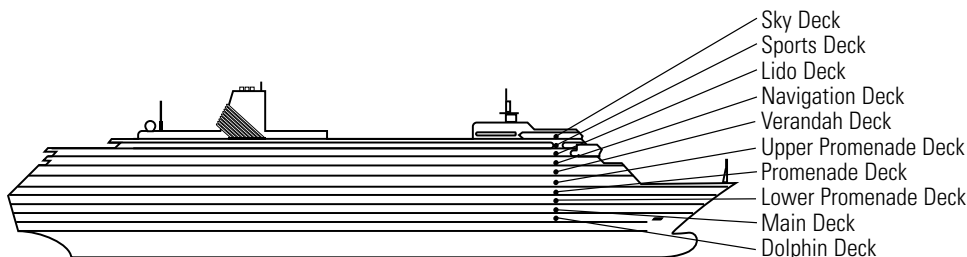

ms Volendam

DECK PLANS & STATEROOMS

The deck plans are color-coded by category of stateroom, and the category letter precedes the stateroom number in each room. All staterooms are equipped with DVD player, flat-panel television, telephone and multichannel music.

Important Note: Not all staterooms within each category have the same furniture configuration and/or facilities. Appropriate symbols within the rooms on the deck plans describe differences from the stateroom descriptions below.

All information is subject to change.

STATEROOM SYMBOL LEGEND

- Shower only
- Bathtub & shower
- ▲ 2 lower beds or converts to 1 queen-size
- Triple (2 lower beds, 1 sofa bed)
- Quad (2 lower beds, 1 sofa bed, 1 upper)
- △ Partial sea view
- ☆ 2 lower beds not convertible to a queen-size
- X Fully obstructed view
- + Connecting rooms
- These staterooms have portholes instead of windows
- ♿ Suite SA7034 is wheelchair accessible with whirlpool bath & shower. Suites B7088, B7087, B6228 & B6225 and staterooms DA6104, EE3396, EE3391, HH3431, HH3430, EE3429, E2702, L2700, J2555, J2554, G2500, FF1964, FF1955, G1807, G1806, G1805 & G1804 are wheelchair accessible, shower only.