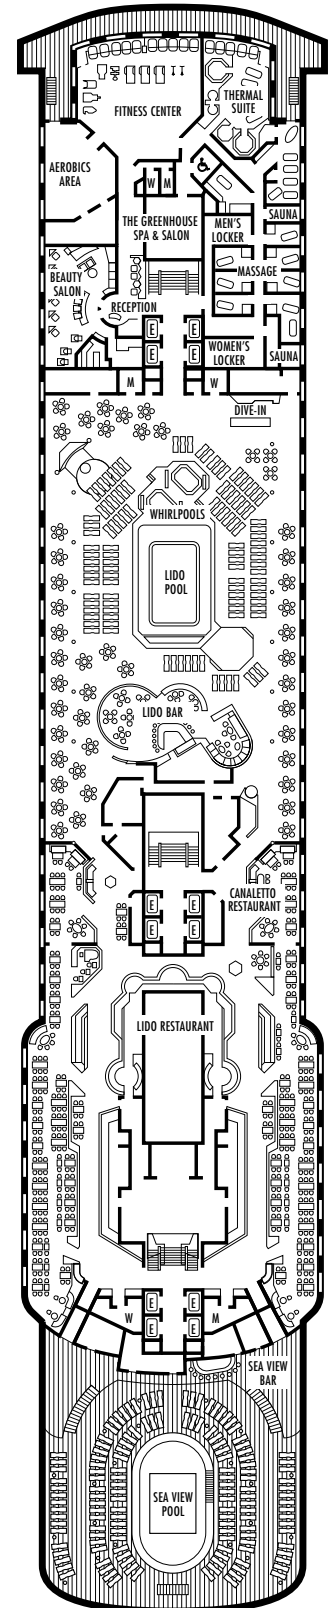

ms Volendam

DECK PLANS & STATEROOMS

The deck plans are color-coded by category of stateroom, and the category letter precedes the stateroom number in each room. All staterooms are equipped with DVD player, flat-panel television, telephone and multichannel music.

Important Note: Not all staterooms within each category have the same furniture configuration and/or facilities. Appropriate symbols within the rooms on the deck plans describe differences from the stateroom descriptions below.

All information is subject to change.

STATEROOM SYMBOL LEGEND

- Shower only
- Bathtub & shower
- ▲ 2 lower beds or converts to 1 queen-size
- Triple (2 lower beds, 1 sofa bed)
- Quad (2 lower beds, 1 sofa bed, 1 upper)
- △ Partial sea view
- ☆ 2 lower beds not convertible to a queen-size
- X Fully obstructed view
- + Connecting rooms
- These staterooms have portholes instead of windows
- ♿ Suite SA7034 is wheelchair accessible with whirlpool bath & shower. Suites B7088, B7087, B6228 & B6225 and staterooms DA6104, EE3396, EE3391, HH3431, HH3430, EE3429, E2702, L2700, J2555, J2554, G2500, FF1964, FF1955, G1807, G1806, G1805 & G1804 are wheelchair accessible, shower only.