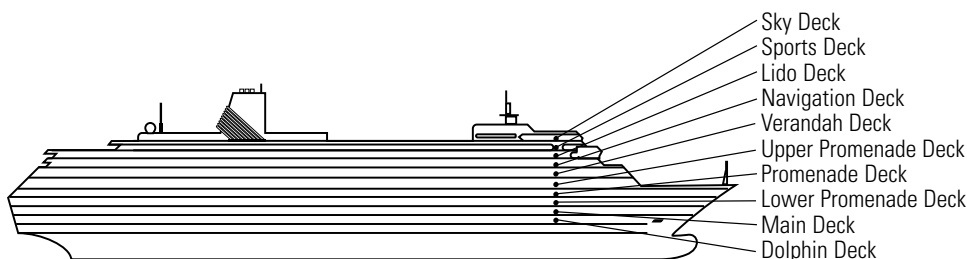

ms Volendam

DECK PLANS & STATEROOMS

The deck plans are color-coded by category of stateroom, and the category letter precedes the stateroom number in each room. All staterooms are equipped with DVD player, flat-panel television, telephone and multichannel music.

Important Note: Not all staterooms within each category have the same furniture configuration and/or facilities. Appropriate symbols within the rooms on the deck plans describe differences from the stateroom descriptions below.

All information is subject to change.

STATEROOM SYMBOL LEGEND

- Shower only
- Bathtub & shower
- ▲ 2 lower beds or converts to 1 queen-size
- Triple (2 lower beds, 1 sofa bed)
- Quad (2 lower beds, 1 sofa bed, 1 upper)
- △ Partial sea view
- ☆ 2 lower beds not convertible to a queen-size
- × Fully obstructed view
- + Connecting rooms
- These staterooms have portholes instead of windows
- ♿ Suite SA7034 is wheelchair accessible with whirlpool bath & shower. Suites B7088, B7087, B6228 & B6225 and staterooms DA6104, EE3396, EE3391, HH3431, HH3430, EE3429, E2702, L2700, J2555, J2554, G2500, FF1964, FF1955, G1807, G1806, G1805 & G1804 are wheelchair accessible, shower only.