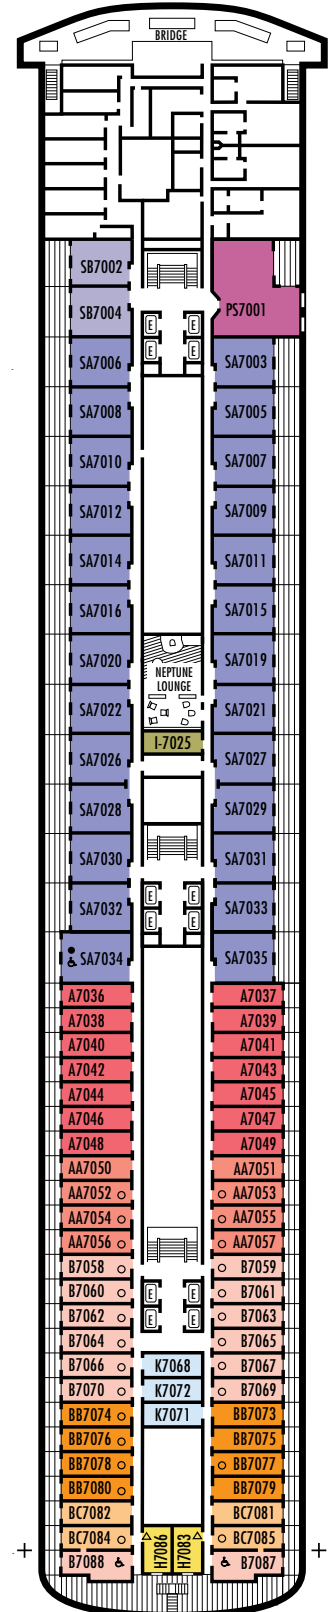

VERANDAH SUITES

PS
Pinnacle Suite: Bedroom with 1 king-size bed, oversized whirlpool bath & shower, living room, dining room, dressing room, private verandah, pantry, 1 sofa bed for 2 persons, mini-bar, refrigerator, guest toilet, floor-to-ceiling windows. Approximately 1,296 sq. ft. including verandah.

SA SB
Neptune Suites: 2 lower beds convertible to 1 king-size bed, whirlpool bath & shower, large sitting area, dressing room, private verandah, 1 sofa bed for 2 persons, mini-bar, refrigerator, floor-to-ceiling windows. Approximately 558–566 sq. ft. including verandah.

A AA B BB BC
Vista Suites: (Verandah Suites) 2 lower beds convertible to 1 queen-size bed, 1 sofa bed, whirlpool bath & shower, sitting area, private verandah, mini-bar, refrigerator, floor-to-ceiling windows. Approximately 297–379 sq. ft. including verandah.

OCEAN-VIEW STATEROOMS

H
Large: 2 lower beds convertible to 1 queen-size bed, bathtub & shower. All H-category staterooms have partial sea views. Approximately 140–319 sq. ft.

INTERIOR STATEROOMS

I K
Large: 2 lower beds convertible to 1 queen-size bed, shower. Approximately 182–293 sq. ft.