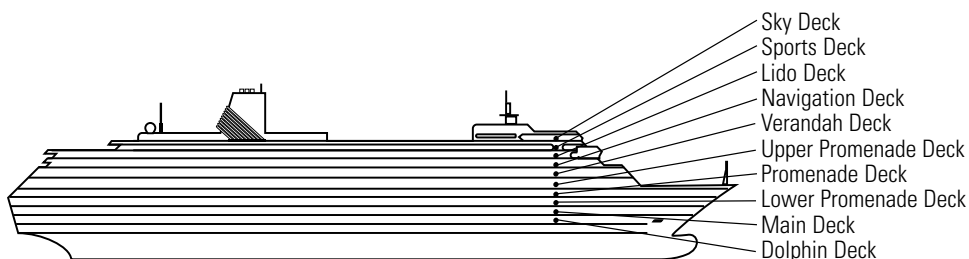

ms Volendam

DECK PLANS & STATEROOMS

The deck plans are color-coded by category of stateroom, and the category letter precedes the stateroom number in each room. All staterooms are equipped with DVD player, flat-panel television, telephone and multichannel music.

Important Note: Not all staterooms within each category have the same furniture configuration and/or facilities. Appropriate symbols within the rooms on the deck plans describe differences from the stateroom descriptions below.

All information is subject to change.

STATEROOM SYMBOL LEGEND

- Shower only
- Bathtub & shower
- ▲ 2 lower beds or converts to 1 queen-size
- Triple (2 lower beds, 1 sofa bed)
- Quad (2 lower beds, 1 sofa bed, 1 upper)
- △ Partial sea view
- ☆ 2 lower beds not convertible to a queen-size
- × Fully obstructed view
- + Connecting rooms
- These staterooms have portholes instead of windows
- ♿ Suite SA7034 is wheelchair accessible with whirlpool bath & shower. Suites B7088, B7087, B6228 & B6225 and staterooms DA6104, EE3396, EE3391, HH3431, HH3430, EE3429, E2702, L2700, J2555, J2554, G2500, FF1964, FF1955, G1807, G1806, G1805 & G1804 are wheelchair accessible, shower only.