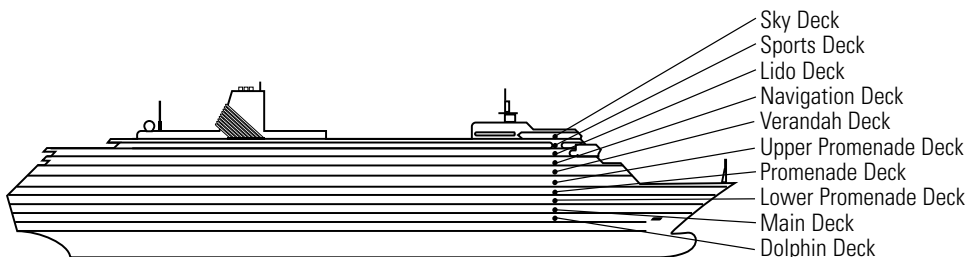

VERANDAH SUITES

PS
Pinnacle Suite: Bedroom with 1 king-size bed, oversized whirlpool bath & shower, living room, dining room, dressing room, private verandah, pantry, 1 sofa bed for 2 persons, mini-bar, refrigerator, guest toilet, floor-to-ceiling windows. Approximately 1,296 sq. ft. including verandah.

SA SB
Neptune Suites: 2 lower beds convertible to 1 king-size bed, whirlpool bath & shower, large sitting area, dressing room, private verandah, 1 sofa bed for 2 persons, mini-bar, refrigerator, floor-to-ceiling windows. Approximately 558–566 sq. ft. including verandah.

A AA B BB BC
Vista Suites: (Verandah Suites) 2 lower beds convertible to 1 queen-size bed, 1 sofa bed, whirlpool bath & shower, sitting area, private verandah, mini-bar, refrigerator, floor-to-ceiling windows. Approximately 297–379 sq. ft. including verandah.

OCEAN-VIEW STATEROOMS

H
Large: 2 lower beds convertible to 1 queen-size bed, bathtub & shower. All H-category staterooms have partial sea views. Approximately 140–319 sq. ft.

INTERIOR STATEROOMS

I K
Large: 2 lower beds convertible to 1 queen-size bed, shower. Approximately 182–293 sq. ft.