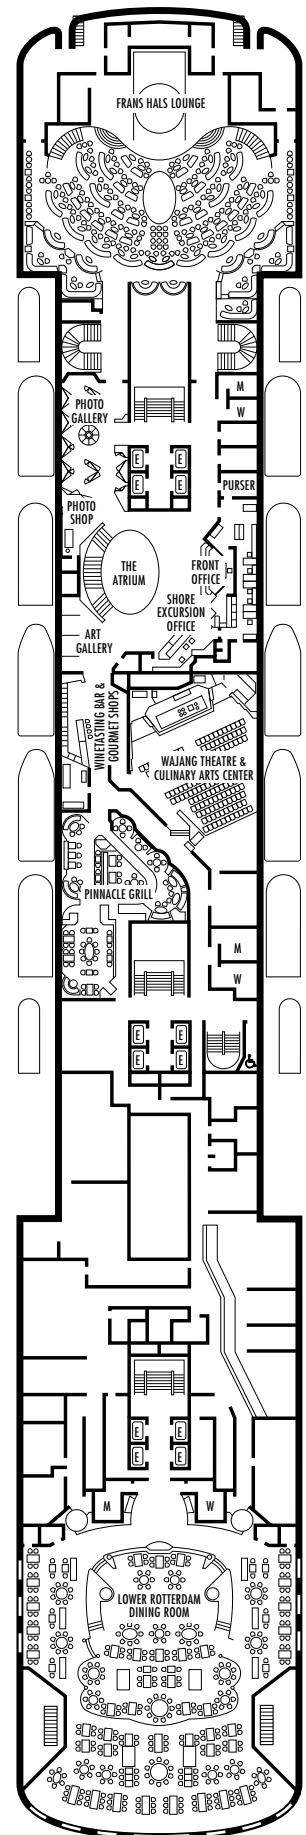

ms Volendam

DECK PLANS & STATEROOMS

The deck plans are color-coded by category of stateroom, and the category letter precedes the stateroom number in each room. All staterooms are equipped with DVD player, flat-panel television, telephone and multichannel music.

Important Note: Not all staterooms within each category have the same furniture configuration and/or facilities. Appropriate symbols within the rooms on the deck plans describe differences from the stateroom descriptions below.

All information is subject to change.

STATEROOM SYMBOL LEGEND

- Shower only
- Bathtub & shower
- ▲ 2 lower beds or converts to 1 queen-size
- Triple (2 lower beds, 1 sofa bed)
- Quad (2 lower beds, 1 sofa bed, 1 upper)
- △ Partial sea view
- ☆ 2 lower beds not convertible to a queen-size
- × Fully obstructed view
- + Connecting rooms
- These staterooms have portholes instead of windows
- ♿ Suite SA7034 is wheelchair accessible with whirlpool bath & shower. Suites B7088, B7087, B6228 & B6225 and staterooms DA6104, EE3396, EE3391, HH3431, HH3430, EE3429, E2702, L2700, J2555, J2554, G2500, FF1964, FF1955, G1807, G1806, G1805 & G1804 are wheelchair accessible, shower only.