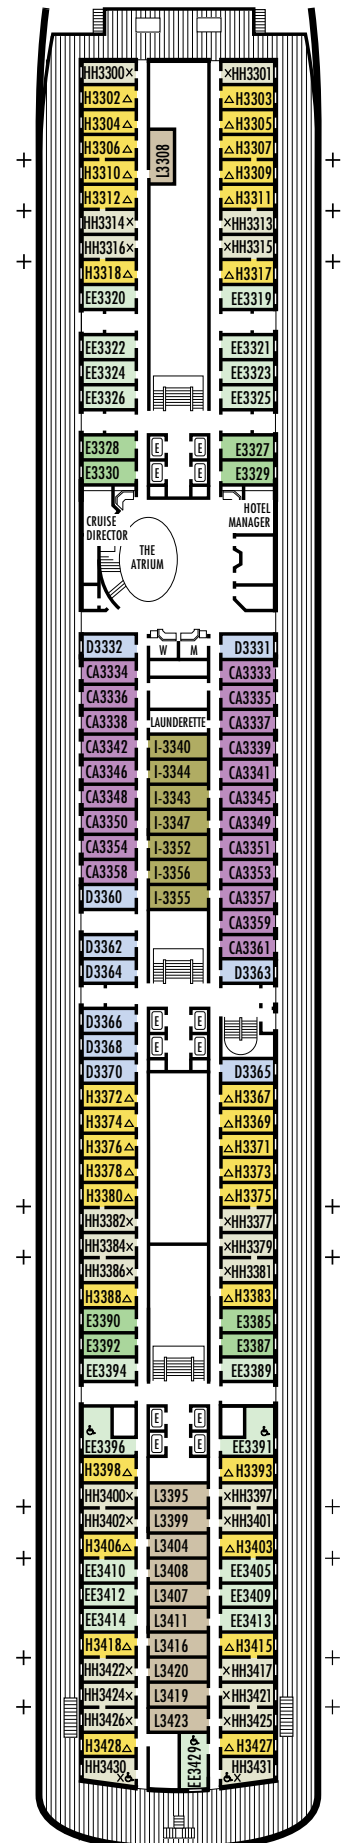

All information is subject to change.

STATEROOM SYMBOL LEGEND

- Shower only
- Bathtub & shower
- ▲ 2 lower beds or converts to 1 queen-size
- Triple (2 lower beds, 1 sofa bed)
- Quad (2 lower beds, 1 sofa bed, 1 upper)
- △ Partial sea view
- ☆ 2 lower beds not convertible to a queen-size
- × Fully obstructed view
- + Connecting rooms
- These staterooms have portholes instead of windows
- ♿ Suite SA7034 is wheelchair accessible with whirlpool bath & shower. Suites B7088, B7087, B6228 & B6225 and staterooms DA6104, EE3396, EE3391, HH3431, HH3430, EE3429, E2702, L2700, J2555, J2554, G2500, FF1964, FF1955, G1807, G1806, G1805 & G1804 are wheelchair accessible, shower only.

OCEAN-VIEW STATEROOMS

CA

Lanai: 2 lower beds convertible to 1 queen-size bed, shower. Sliding glass doors lead onto the walk-around Lower Promenade Deck. Approximately 196–240 sq. ft.

D

Large: 2 lower beds convertible to 1 queen-size bed, shower. Approximately 140–319 sq. ft.

E EE

Large: 2 lower beds convertible to 1 queen-size bed, bathtub & shower. Approximately 140–319 sq. ft.

H HH

Large: 2 lower beds convertible to 1 queen-size bed, bathtub & shower. All H-category staterooms have partial sea views. All HH-category staterooms have fully obstructed views. Approximately 140–319 sq. ft.

INTERIOR STATEROOMS

I L

Large: 2 lower beds convertible to 1 queen-size bed, shower. Approximately 182–293 sq. ft.