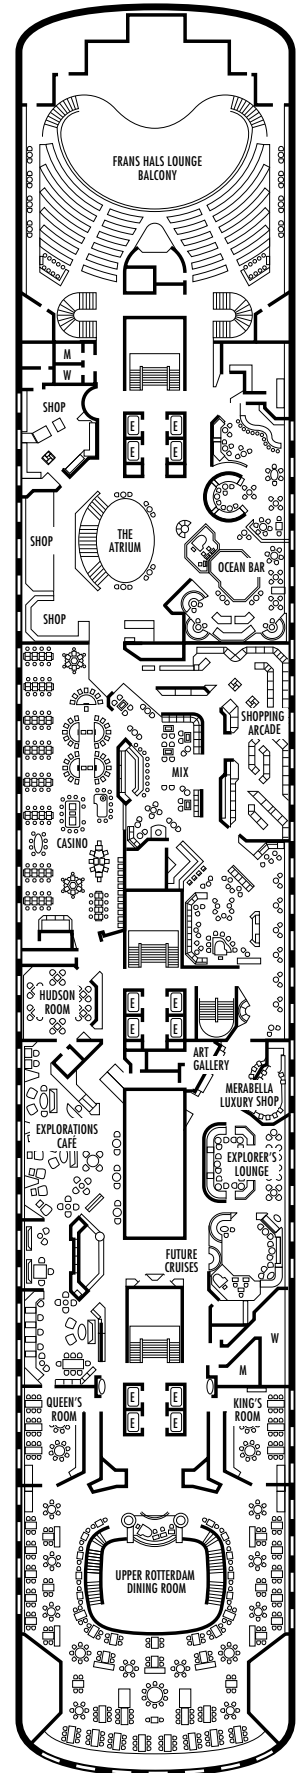

ms Volendam

DECK PLANS & STATEROOMS

The deck plans are color-coded by category of stateroom, and the category letter precedes the stateroom number in each room. All staterooms are equipped with DVD player, flat-panel television, telephone and multichannel music.

Important Note: Not all staterooms within each category have the same furniture configuration and/or facilities. Appropriate symbols within the rooms on the deck plans describe differences from the stateroom descriptions below.

All information is subject to change.

STATEROOM SYMBOL LEGEND

- Shower only
- Bathtub & shower
- ▲ 2 lower beds or converts to 1 queen-size
- Triple (2 lower beds, 1 sofa bed)
- Quad (2 lower beds, 1 sofa bed, 1 upper)
- △ Partial sea view
- ☆ 2 lower beds not convertible to a queen-size
- × Fully obstructed view
- + Connecting rooms
- These staterooms have portholes instead of windows
- ♿ Suite SA7034 is wheelchair accessible with whirlpool bath & shower. Suites B7088, B7087, B6228 & B6225 and staterooms DA6104, EE3396, EE3391, HH3431, HH3430, EE3429, E2702, L2700, J2555, J2554, G2500, FF1964, FF1955, G1807, G1806, G1805 & G1804 are wheelchair accessible, shower only.