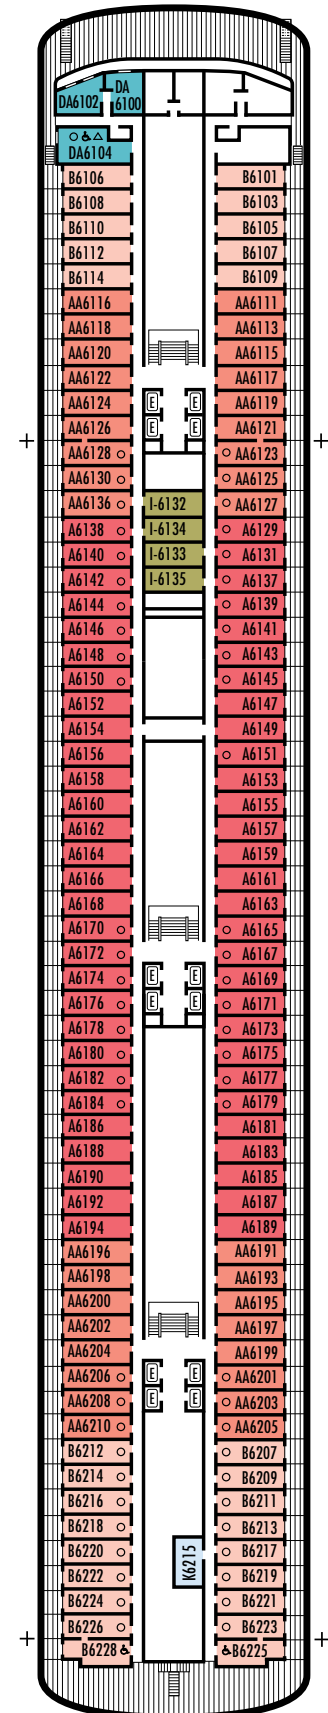

Important Note: Not all staterooms within each category have the same furniture configuration and/or facilities. Appropriate symbols within the rooms on the deck plans describe differences from the stateroom descriptions below.

All information is subject to change.

STATEROOM SYMBOL LEGEND

- Shower only
- Bath tub & shower
- ▲ 2 lower beds or converts to 1 queen-size
- Triple (2 lower beds, 1 sofa bed)
- Quad (2 lower beds, 1 sofa bed, 1 upper)
- △ Partial sea view
- ☆ 2 lower beds not convertible to a queen-size
- X Fully obstructed view
- + Connecting rooms
- These staterooms have portholes instead of windows
- ♿ Suite SA7034 is wheelchair accessible with whirlpool bath & shower. Suites B7088, B7087, B6228 & B6225 and staterooms DA6104, EE3396, EE3391, HH3431, HH3430, EE3429, E2702, L2700, J2555, J2554, G2500, FF1964, FF1955, G1807, G1806, G1805 & G1804 are wheelchair accessible, shower only.

VERANDAH SUITES

A AA B

Vista Suites: 2 lower beds convertible to 1 queen-size bed, whirlpool bath & shower, sitting area, private verandah, mini-bar, refrigerator, floor-to-ceiling windows. Approximately 297–379 sq. ft. including verandah.

OCEAN-VIEW STATEROOMS

DA

Large: 2 lower beds convertible to 1 queen-size bed, bathtub & shower. Approximately 140–319 sq. ft.

INTERIOR STATEROOMS

I K

Large: 2 lower beds convertible to 1 queen-size bed, shower. Approximately 182–293 sq. ft.