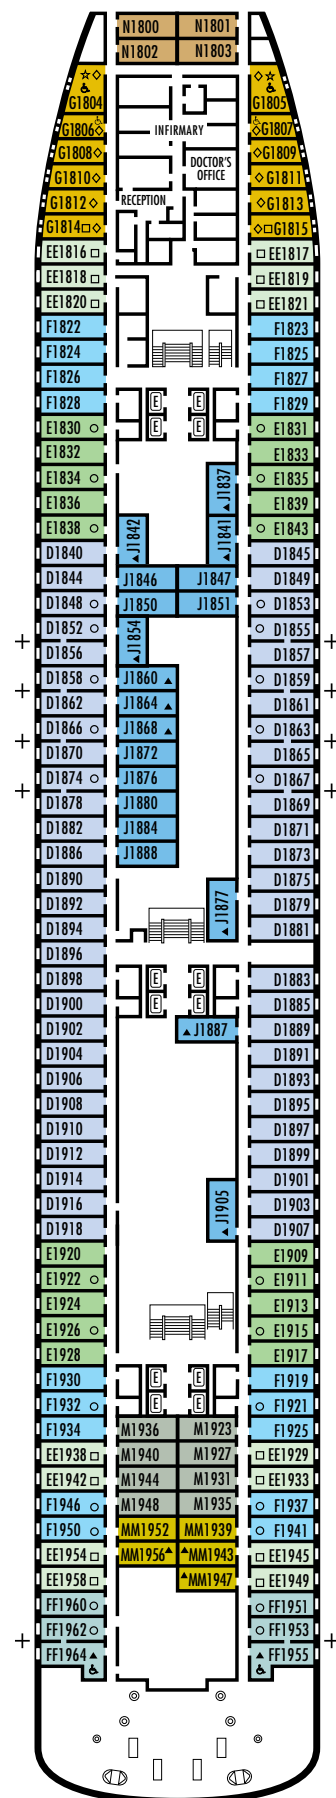

DECK 1 – DOLPHIN DECK

Staterooms 1800–1964