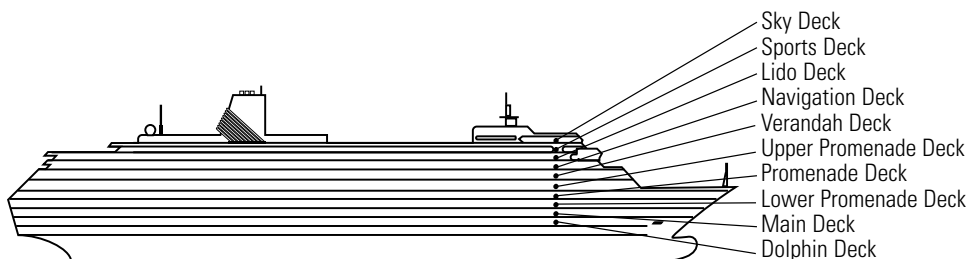

ms Zaandam

DECK PLANS & STATEROOMS

The deck plans are color-coded by category of stateroom, and the category letter precedes the stateroom number in each room. All staterooms are equipped with DVD player, flat-panel television, telephone and multichannel music.