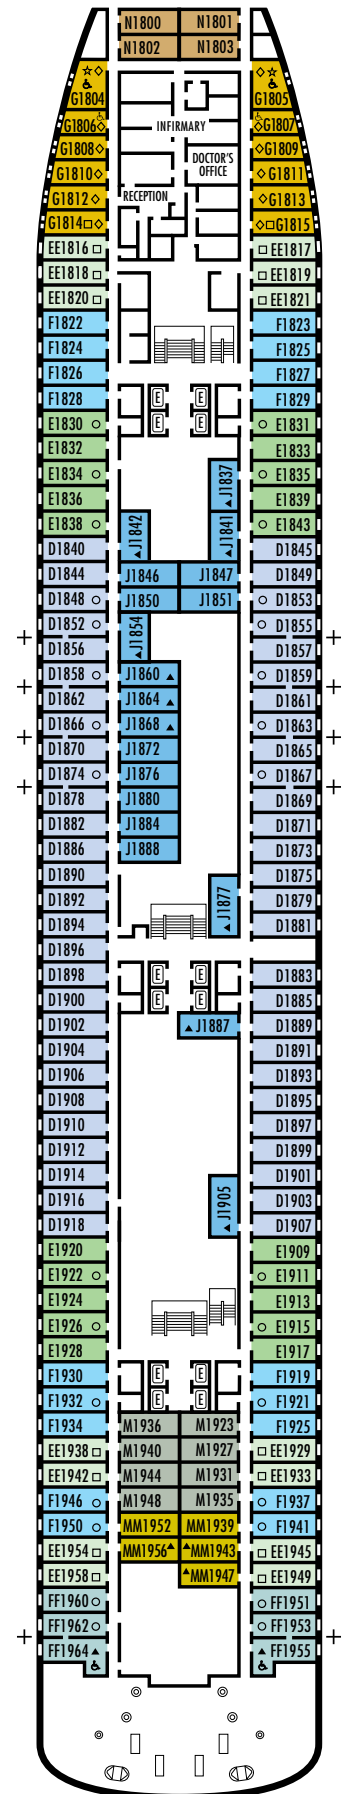

All information is subject to change.

STATEROOM SYMBOL LEGEND

- * Shower only
- Bath tub & shower
- ▲ 2 lower beds or converts to 1 queen-size
- Triple (2 lower beds, 1 sofa bed)
- Quad (2 lower beds, 1 sofa bed, 1 upper)
- △ Partial sea view
- ☆ 2 lower beds not convertible to a queen-size
- × Fully obstructed view
- + Connecting rooms
- ◇ These staterooms have portholes instead of windows
- ♿ Suite SA7034 is wheelchair accessible with bathtub & shower. Suites B7088, B7087, B6228 & B6225 and staterooms DA6104, EE3396, EE3391, HH3431, HH3430, EE3429, E2702, L2700, J2555, J2554, G2500, FF1964, FF1955, G1807, G1806, G1805 & G1804 are wheelchair accessible, shower only.

OCEAN-VIEW STATEROOMS

D **E** **EE** **F** **FF**

Large: 2 lower beds convertible to 1 queen-size bed, bathtub & shower. Approximately 140–319 sq. ft.

G

Large: 2 lower beds convertible to 1 queen-size bed, bathtub & shower. All G-category staterooms have portholes. Approximately 140–319 sq. ft.

INTERIOR STATEROOMS

J **M** **MM** **N**

Large: 2 lower beds convertible to 1 queen-size bed, 1 sofa bed, shower. Approximately 182–293 sq. ft.

DECK 1 – DOLPHIN DECK

Staterooms 1800–1964

ms Zaandam

DECK PLANS & STATEROOMS

All information is subject to change.

STATEROOM SYMBOL LEGEND

- * Shower only
- Bath tub & shower
- ▲ 2 lower beds or converts to 1 queen-size
- Triple (2 lower beds, 1 sofa bed)
- Quad (2 lower beds, 1 sofa bed, 1 upper)
- △ Partial sea view
- ☆ 2 lower beds not convertible to a queen-size
- X Fully obstructed view
- + Connecting rooms
- ◇ These staterooms have portholes instead of windows
- ♿ Suite SA7034 is wheelchair accessible with bathtub & shower. Suites B7088, B7087, B6228 & B6225 and staterooms DA6104, EE3396, EE3391, HH3431, HH3430, EE3429, E2702, L2700, J2555, J2554, G2500, FF1964, FF1955, G1807, G1806, G1805 & G1804 are wheelchair accessible, shower only.