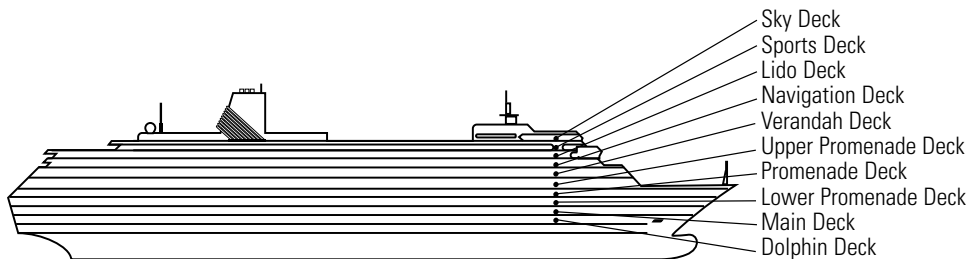

ms Zaandam

DECK PLANS & STATEROOMS

The deck plans are color-coded by category of stateroom, and the category letter precedes the stateroom number in each room. All staterooms are equipped with DVD player, flat-panel television, telephone and multichannel music.

Important Note: Not all staterooms within each category have the same furniture configuration and/or facilities. Appropriate symbols within the rooms on the deck plans describe differences from the stateroom descriptions below.

All information is subject to change.

STATEROOM SYMBOL LEGEND

- Shower only
- Bathtub & shower
- ▲ 2 lower beds or converts to 1 queen-size
- Triple (2 lower beds, 1 sofa bed)
- Quad (2 lower beds, 1 sofa bed, 1 upper)
- △ Partial sea view
- ☆ 2 lower beds not convertible to a queen-size
- × Fully obstructed view
- + Connecting rooms
- These staterooms have portholes instead of windows
- ♿ Suite SA7034 is wheelchair accessible with bathtub & shower. Suites B7088, B7087, B6228 & B6225 and staterooms DA6104, EE3396, EE3391, HH3431, HH3430, EE3429, E2702, L2700, J2555, J2554, G2500, FF1964, FF1955, G1807, G1806, G1805 & G1804 are wheelchair accessible, shower only.