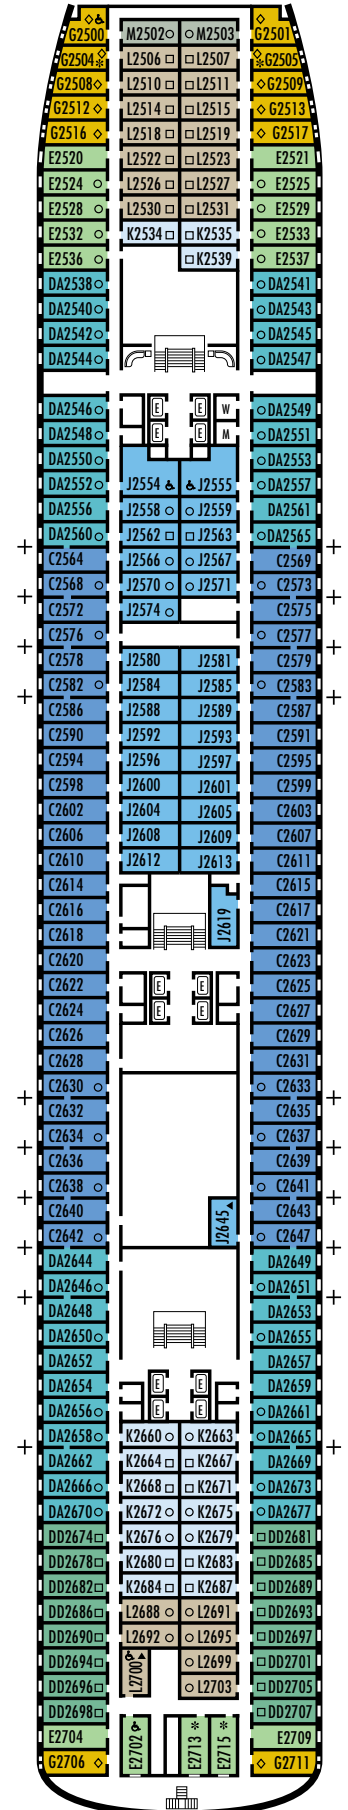

Important Note: Not all staterooms within each category have the same furniture configuration and/or facilities. Appropriate symbols within the rooms on the deck plans describe differences from the stateroom descriptions below.

All information is subject to change.

STATEROOM SYMBOL LEGEND

- Shower only
- Bath tub & shower
- ▲ 2 lower beds or converts to 1 queen-size
- Triple (2 lower beds, 1 sofa bed)
- Quad (2 lower beds, 1 sofa bed, 1 upper)
- △ Partial sea view
- ☆ 2 lower beds not convertible to a queen-size
- X Fully obstructed view
- + Connecting rooms
- These staterooms have portholes instead of windows
- ♿ Suite SA7034 is wheelchair accessible with bathtub & shower. Suites B7088, B7087, B6228 & B6225 and staterooms DA6104, EE3396, EE3391, HH3431, HH3430, EE3429, E2702, L2700, J2555, J2554, G2500, FF1964, FF1955, G1807, G1806, G1805 & G1804 are wheelchair accessible, shower only.

OCEAN-VIEW STATEROOMS

C **DA** **DD** **E**

Large: 2 lower beds convertible to 1 queen-size bed, bathtub & shower.
Approximately 140–319 sq. ft.

G

Large: 2 lower beds convertible to 1 queen-size bed, bathtub & shower. All G-category staterooms have portholes.
Approximately 140–319 sq. ft.

INTERIOR STATEROOMS

J **K** **L** **M**

Large: 2 lower beds convertible to 1 queen-size bed, shower.
Approximately 182–293 sq. ft.