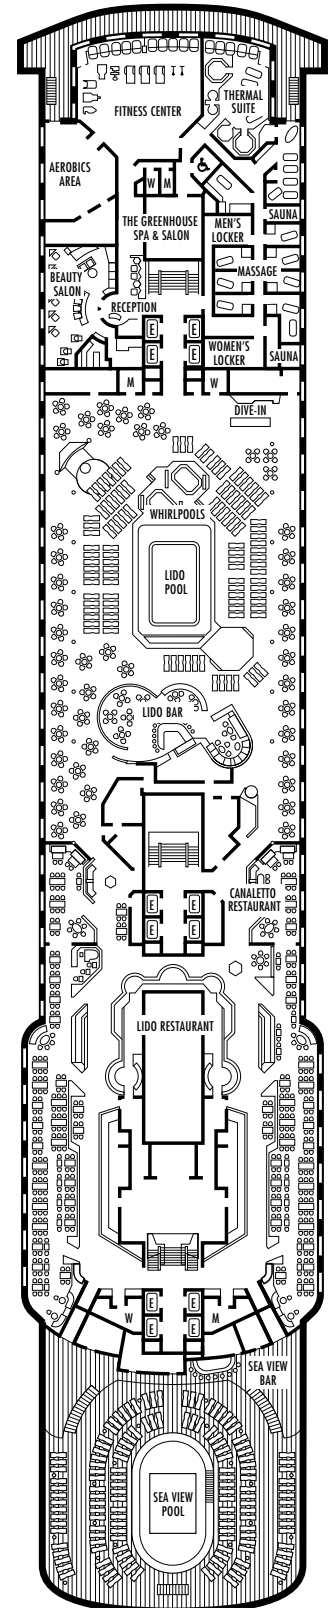

ms Zaandam

DECK PLANS & STATEROOMS

The deck plans are color-coded by category of stateroom, and the category letter precedes the stateroom number in each room. All staterooms are equipped with DVD player, flat-panel television, telephone and multichannel music.

Important Note: Not all staterooms within each category have the same furniture configuration and/or facilities. Appropriate symbols within the rooms on the deck plans describe differences from the stateroom descriptions below.

All information is subject to change.

STATEROOM SYMBOL LEGEND

- Shower only
- Bathtub & shower
- ▲ 2 lower beds or converts to 1 queen-size
- Triple (2 lower beds, 1 sofa bed)
- Quad (2 lower beds, 1 sofa bed, 1 upper)
- △ Partial sea view
- ☆ 2 lower beds not convertible to a queen-size
- X Fully obstructed view
- + Connecting rooms
- These staterooms have portholes instead of windows
- ♿ Suite SA7034 is wheelchair accessible with bathtub & shower. Suites B7088, B7087, B6228 & B6225 and staterooms DA6104, EE3396, EE3391, HH3431, HH3430, EE3429, E2702, L2700, J2555, J2554, G2500, FF1964, FF1955, G1807, G1806, G1805 & G1804 are wheelchair accessible, shower only.