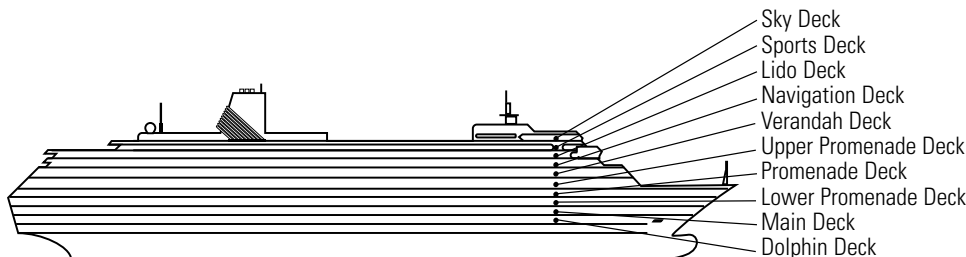

ms Zaandam

DECK PLANS & STATEROOMS

The deck plans are color-coded by category of stateroom, and the category letter precedes the stateroom number in each room. All staterooms are equipped with DVD player, flat-panel television, telephone and multichannel music.

Important Note: Not all staterooms within each category have the same furniture configuration and/or facilities. Appropriate symbols within the rooms on the deck plans describe differences from the stateroom descriptions below.

All information is subject to change.

STATEROOM SYMBOL LEGEND

- Shower only
- Bathtub & shower
- ▲ 2 lower beds or converts to 1 queen-size
- Triple (2 lower beds, 1 sofa bed)
- Quad (2 lower beds, 1 sofa bed, 1 upper)
- △ Partial sea view
- ☆ 2 lower beds not convertible to a queen-size
- X Fully obstructed view
- + Connecting rooms
- These staterooms have portholes instead of windows
- ♿ Suite SA7034 is wheelchair accessible with bathtub & shower. Suites B7088, B7087, B6228 & B6225 and staterooms DA6104, EE3396, EE3391, HH3431, HH3430, EE3429, E2702, L2700, J2555, J2554, G2500, FF1964, FF1955, G1807, G1806, G1805 & G1804 are wheelchair accessible, shower only.