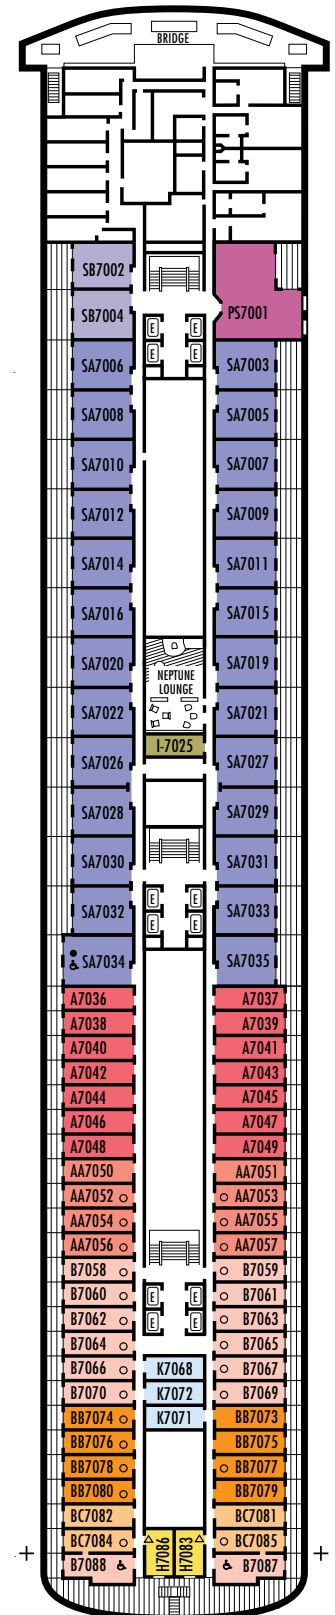

VERANDAH SUITES

PS
Pinnacle Suite: Bedroom with 1 king-size bed, oversize whirlpool bath & shower, living room, dining room, dressing room, private verandah, pantry, 1 sofa bed for 2 persons, mini-bar, refrigerator, guest toilet, floor-to-ceiling windows. Approximately 1,296 sq. ft. including verandah.

SA SB
Neptune Suites: 2 lower beds convertible to 1 king-size bed, whirlpool bath & shower, large sitting area, dressing room, private verandah, 1 sofa bed for 2 persons, mini-bar, refrigerator, floor-to-ceiling windows. Approximately 558–566 sq. ft. including verandah.

A AA B BB BC
Vista Suites: 2 lower beds convertible to 1 queen-size bed, 1 sofa bed, whirlpool bath & shower, sitting area, private verandah, mini-bar, refrigerator, floor-to-ceiling windows. Approximately 297–379 sq. ft. including verandah.

OCEAN-VIEW STATEROOMS

H
Large: 2 lower beds convertible to 1 queen-size bed, bathtub & shower. All H-category staterooms have partial sea views. Approximately 140–319 sq. ft.

INTERIOR STATEROOMS

I K
Large: 2 lower beds convertible to 1 queen-size bed, shower. Approximately 182–293 sq. ft.