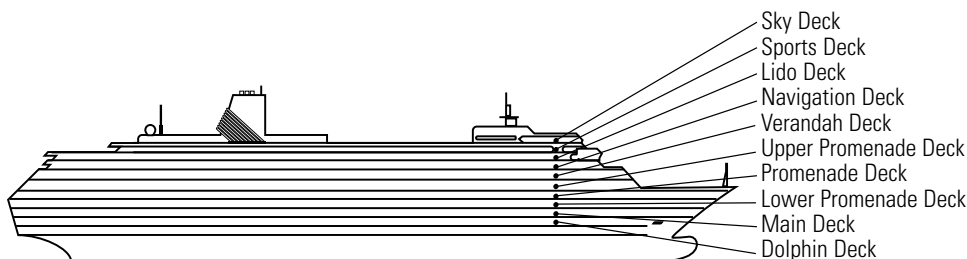

Important Note: Not all staterooms within each category have the same furniture configuration and/or facilities. Appropriate symbols within the rooms on the deck plans describe differences from the stateroom descriptions below.

All information is subject to change.

STATEROOM SYMBOL LEGEND

- Shower only
- Bath tub & shower
- ▲ 2 lower beds or converts to 1 queen-size
- Triple (2 lower beds, 1 sofa bed)
- Quad (2 lower beds, 1 sofa bed, 1 upper)
- △ Partial sea view
- ☆ 2 lower beds not convertible to a queen-size
- × Fully obstructed view
- + Connecting rooms
- These staterooms have portholes instead of windows
- ♿ Suite SA7034 is wheelchair accessible with bathtub & shower. Suites B7088, B7087, B6228 & B6225 and staterooms DA6104, EE3396, EE3391, HH3431, HH3430, EE3429, E2702, L2700, J2555, J2554, G2500, FF1964, FF1955, G1807, G1806, G1805 & G1804 are wheelchair accessible, shower only.

OCEAN-VIEW STATEROOMS

D **E** **EE**

Large: 2 lower beds convertible to 1 queen-size bed, bathtub & shower. Approximately 140–319 sq. ft.

H **HH**

Large: 2 lower beds convertible to 1 queen-size bed, bathtub & shower. All H-category staterooms have partial sea views. All HH-category staterooms have fully obstructed views. Approximately 140–319 sq. ft.

INTERIOR STATEROOMS

I **L**

Large: 2 lower beds convertible to 1 queen-size bed, shower. Approximately 182–293 sq. ft.