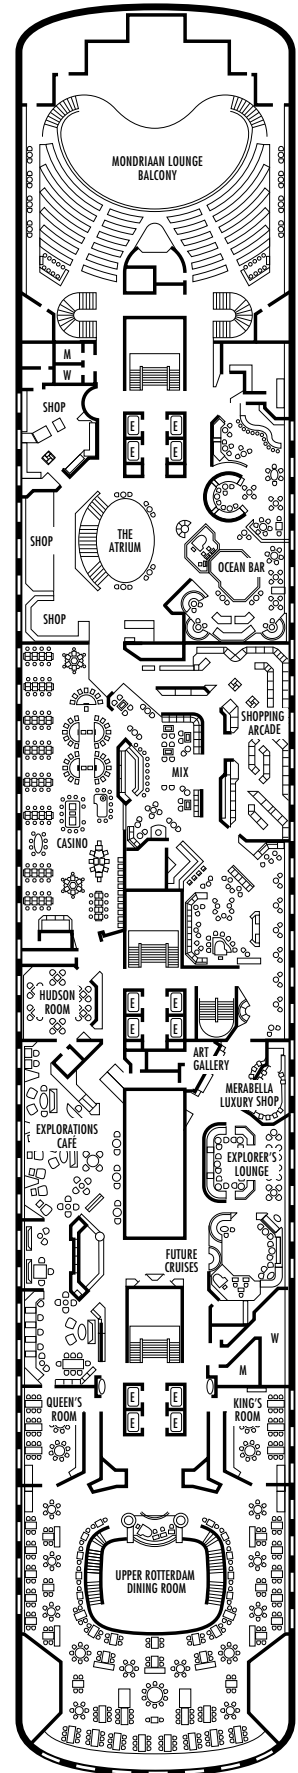

ms Zaandam

DECK PLANS & STATEROOMS

The deck plans are color-coded by category of stateroom, and the category letter precedes the stateroom number in each room. All staterooms are equipped with DVD player, flat-panel television, telephone and multichannel music.

Important Note: Not all staterooms within each category have the same furniture configuration and/or facilities. Appropriate symbols within the rooms on the deck plans describe differences from the stateroom descriptions below.

All information is subject to change.

STATEROOM SYMBOL LEGEND

- Shower only
- Bathtub & shower
- ▲ 2 lower beds or converts to 1 queen-size
- Triple (2 lower beds, 1 sofa bed)
- Quad (2 lower beds, 1 sofa bed, 1 upper)
- △ Partial sea view
- ☆ 2 lower beds not convertible to a queen-size
- × Fully obstructed view
- + Connecting rooms
- These staterooms have portholes instead of windows
- ♿ Suite SA7034 is wheelchair accessible with bathtub & shower. Suites B7088, B7087, B6228 & B6225 and staterooms DA6104, EE3396, EE3391, HH3431, HH3430, EE3429, E2702, L2700, J2555, J2554, G2500, FF1964, FF1955, G1807, G1806, G1805 & G1804 are wheelchair accessible, shower only.