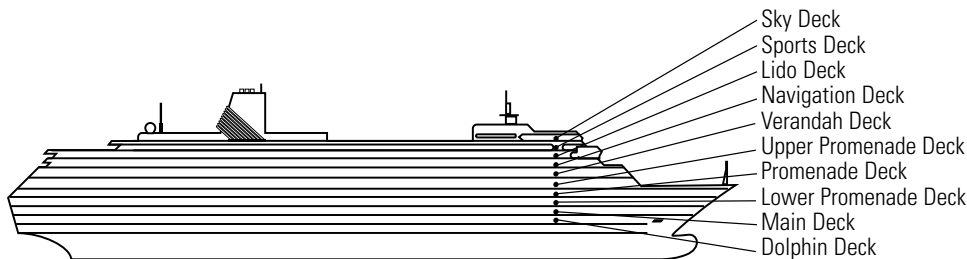

Important Note: Not all staterooms within each category have the same furniture configuration and/or facilities. Appropriate symbols within the rooms on the deck plans describe differences from the stateroom descriptions below.

All information is subject to change.

STATEROOM SYMBOL LEGEND

- Shower only
- Bath tub & shower
- ▲ 2 lower beds or converts to 1 queen-size
- Triple (2 lower beds, 1 sofa bed)
- Quad (2 lower beds, 1 sofa bed, 1 upper)
- △ Partial sea view
- ☆ 2 lower beds not convertible to a queen-size
- X Fully obstructed view
- + Connecting rooms
- These staterooms have portholes instead of windows
- ♿ Suite SA7034 is wheelchair accessible with bathtub & shower. Suites B7088, B7087, B6228 & B6225 and staterooms DA6104, EE3396, EE3391, HH3431, HH3430, EE3429, E2702, L2700, J2555, J2554, G2500, FF1964, FF1955, G1807, G1806, G1805 & G1804 are wheelchair accessible, shower only.

OCEAN-VIEW STATEROOMS

C **DA** **DD** **E**

Large: 2 lower beds convertible to 1 queen-size bed, bathtub & shower.
Approximately 140–319 sq. ft.

G

Large: 2 lower beds convertible to 1 queen-size bed, bathtub & shower. All G-category staterooms have portholes.
Approximately 140–319 sq. ft.

INTERIOR STATEROOMS

J **K** **L** **M**

Large: 2 lower beds convertible to 1 queen-size bed, shower.
Approximately 182–293 sq. ft.