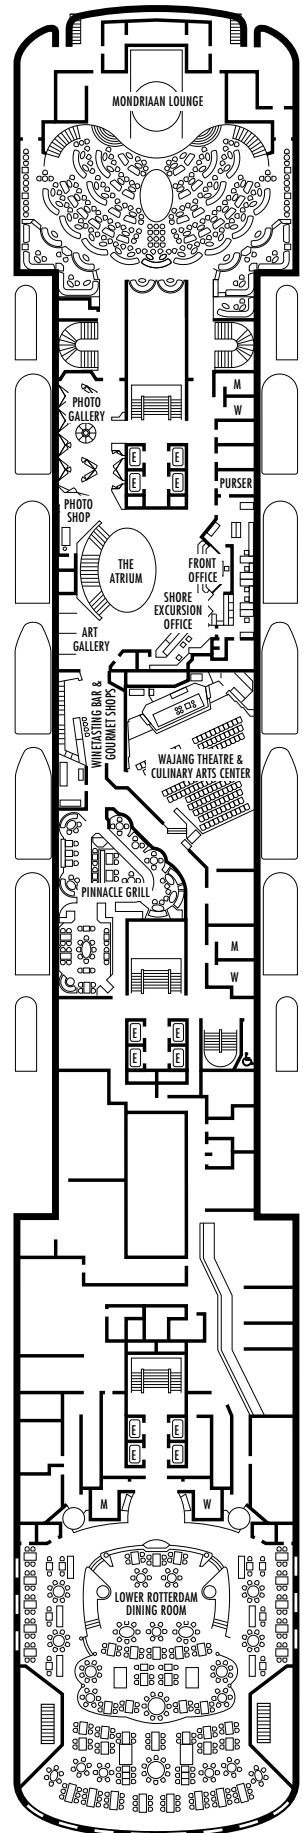

ms Zaandam

DECK PLANS & STATEROOMS

The deck plans are color-coded by category of stateroom, and the category letter precedes the stateroom number in each room. All staterooms are equipped with DVD player, flat-panel television, telephone and multichannel music.

Important Note: Not all staterooms within each category have the same furniture configuration and/or facilities. Appropriate symbols within the rooms on the deck plans describe differences from the stateroom descriptions below.

All information is subject to change.

STATEROOM SYMBOL LEGEND

- Shower only
- Bathtub & shower
- ▲ 2 lower beds or converts to 1 queen-size
- Triple (2 lower beds, 1 sofa bed)
- Quad (2 lower beds, 1 sofa bed, 1 upper)
- △ Partial sea view
- ☆ 2 lower beds not convertible to a queen-size
- × Fully obstructed view
- + Connecting rooms
- These staterooms have portholes instead of windows
- ♿ Suite SA7034 is wheelchair accessible with bathtub & shower. Suites B7088, B7087, B6228 & B6225 and staterooms DA6104, EE3396, EE3391, HH3431, HH3430, EE3429, E2702, L2700, J2555, J2554, G2500, FF1964, FF1955, G1807, G1806, G1805 & G1804 are wheelchair accessible, shower only.