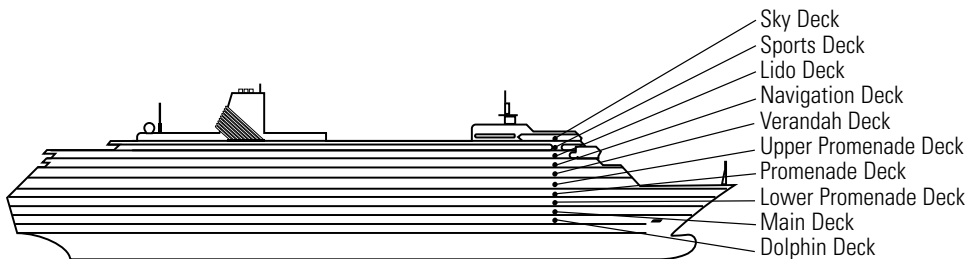

Important Note: Not all staterooms within each category have the same furniture configuration and/or facilities. Appropriate symbols within the rooms on the deck plans describe differences from the stateroom descriptions below.

All information is subject to change.

STATEROOM SYMBOL LEGEND

- Shower only
- Bath tub & shower
- ▲ 2 lower beds or converts to 1 queen-size
- Triple (2 lower beds, 1 sofa bed)
- Quad (2 lower beds, 1 sofa bed, 1 upper)
- △ Partial sea view
- ☆ 2 lower beds not convertible to a queen-size
- × Fully obstructed view
- + Connecting rooms
- These staterooms have portholes instead of windows
- ♿ Suite SA7034 is wheelchair accessible with bathtub & shower. Suites B7088, B7087, B6228 & B6225 and staterooms DA6104, EE3396, EE3391, HH3431, HH3430, EE3429, E2702, L2700, J2555, J2554, G2500, FF1964, FF1955, G1807, G1806, G1805 & G1804 are wheelchair accessible, shower only.

OCEAN-VIEW STATEROOMS

D **E** **EE** **F** **FF**

Large: 2 lower beds convertible to 1 queen-size bed, bathtub & shower. Approximately 140–319 sq. ft.

G

Large: 2 lower beds convertible to 1 queen-size bed, bathtub & shower. All G-category staterooms have portholes. Approximately 140–319 sq. ft.

INTERIOR STATEROOMS

J **M** **MM** **N**

Large: 2 lower beds convertible to 1 queen-size bed, 1 sofa bed, shower. Approximately 182–293 sq. ft.