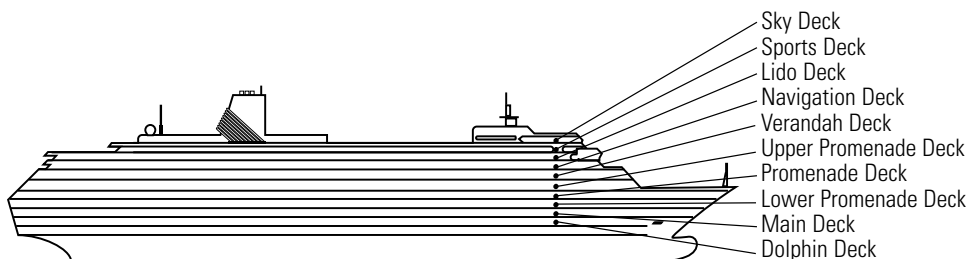

VERANDAH SUITES

PS
Pinnacle Suite: Bedroom with 1 king-size bed, oversize whirlpool bath & shower, living room, dining room, dressing room, private verandah, pantry, 1 sofa bed for 2 persons, mini-bar, refrigerator, guest toilet, floor-to-ceiling windows. Approximately 1,296 sq. ft. including verandah.

SA SB
Neptune Suites: 2 lower beds convertible to 1 king-size bed, whirlpool bath & shower, large sitting area, dressing room, private verandah, 1 sofa bed for 2 persons, mini-bar, refrigerator, floor-to-ceiling windows. Approximately 558–566 sq. ft. including verandah.

A AA B BB BC
Vista Suites: 2 lower beds convertible to 1 queen-size bed, 1 sofa bed, whirlpool bath & shower, sitting area, private verandah, mini-bar, refrigerator, floor-to-ceiling windows. Approximately 297–379 sq. ft. including verandah.

OCEAN-VIEW STATEROOMS

H
Large: 2 lower beds convertible to 1 queen-size bed, bathtub & shower. All H-category staterooms have partial sea views. Approximately 140–319 sq. ft.

INTERIOR STATEROOMS

I K
Large: 2 lower beds convertible to 1 queen-size bed, shower. Approximately 182–293 sq. ft.