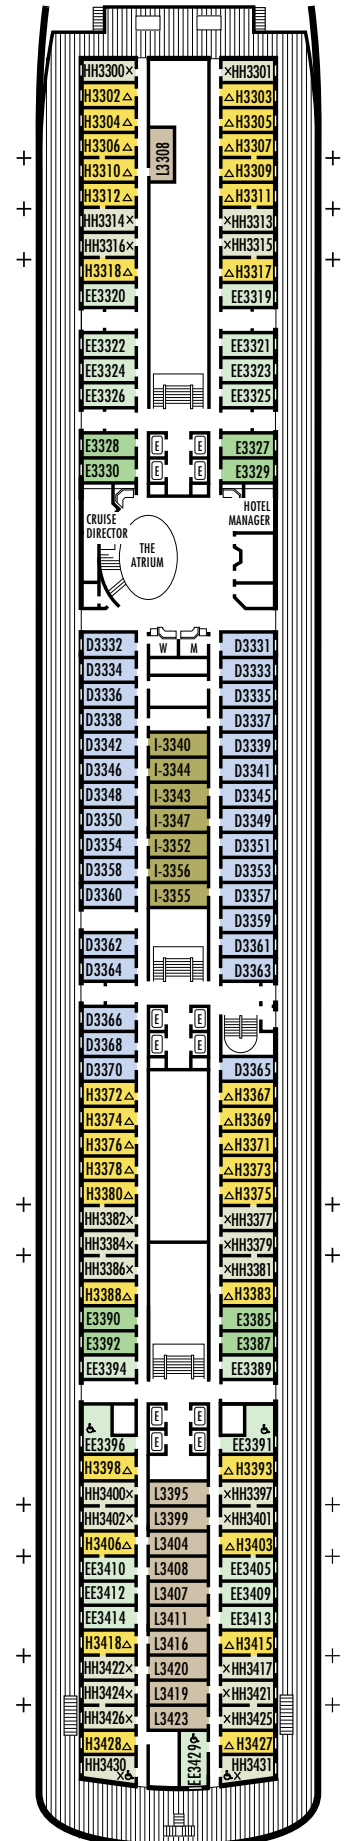

Important Note: Not all staterooms within each category have the same furniture configuration and/or facilities. Appropriate symbols within the rooms on the deck plans describe differences from the stateroom descriptions below.

All information is subject to change.

STATEROOM SYMBOL LEGEND

- Shower only
- Bath tub & shower
- ▲ 2 lower beds or converts to 1 queen-size
- Triple (2 lower beds, 1 sofa bed)
- Quad (2 lower beds, 1 sofa bed, 1 upper)
- △ Partial sea view
- ☆ 2 lower beds not convertible to a queen-size
- × Fully obstructed view
- + Connecting rooms
- These staterooms have portholes instead of windows
- ♿ Suite SA7034 is wheelchair accessible with bathtub & shower. Suites B7088, B7087, B6228 & B6225 and staterooms DA6104, EE3396, EE3391, HH3431, HH3430, EE3429, E2702, L2700, J2555, J2554, G2500, FF1964, FF1955, G1807, G1806, G1805 & G1804 are wheelchair accessible, shower only.

OCEAN-VIEW STATEROOMS

D **E** **EE**

Large: 2 lower beds convertible to 1 queen-size bed, bathtub & shower. Approximately 140–319 sq. ft.

H **HH**

Large: 2 lower beds convertible to 1 queen-size bed, bathtub & shower. All H-category staterooms have partial sea views. All HH-category staterooms have fully obstructed views. Approximately 140–319 sq. ft.

INTERIOR STATEROOMS

I **L**

Large: 2 lower beds convertible to 1 queen-size bed, shower. Approximately 182–293 sq. ft.