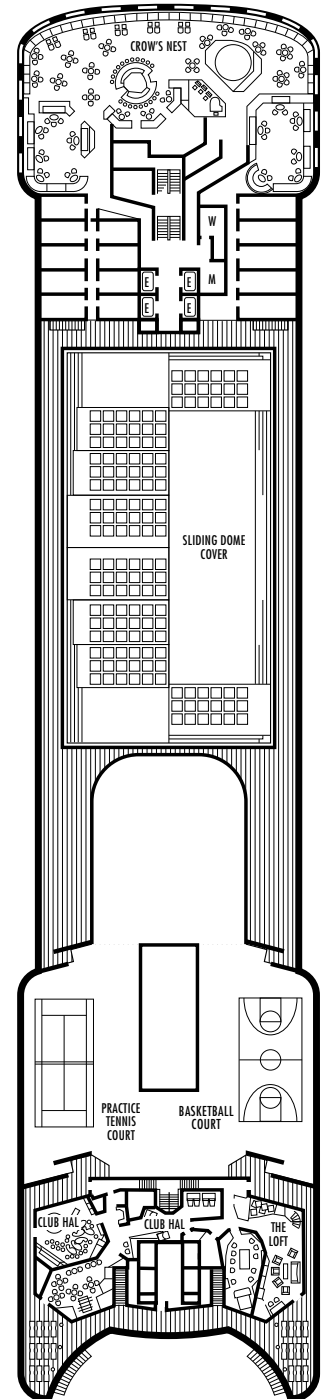

ms Zaandam

DECK PLANS & STATEROOMS

The deck plans are color-coded by category of stateroom, and the category letter precedes the stateroom number in each room. All staterooms are equipped with DVD player, flat-panel television, telephone and multichannel music.

Important Note: Not all staterooms within each category have the same furniture configuration and/or facilities. Appropriate symbols within the rooms on the deck plans describe differences from the stateroom descriptions below.

All information is subject to change.

STATEROOM SYMBOL LEGEND

- Shower only
- Bath tub & shower
- ▲ 2 lower beds or converts to 1 queen-size
- Triple (2 lower beds, 1 sofa bed)
- Quad (2 lower beds, 1 sofa bed, 1 upper)
- △ Partial sea view
- ☆ 2 lower beds not convertible to a queen-size
- X Fully obstructed view
- + Connecting rooms
- These staterooms have portholes instead of windows
- ♿ Suite SA7034 is wheelchair accessible with bathtub & shower. Suites B7088, B7087, B6228 & B6225 and staterooms DA6104, EE3396, EE3391, HH3431, HH3430, EE3429, E2702, L2700, J2555, J2554, G2500, FF1964, FF1955, G1807, G1806, G1805 & G1804 are wheelchair accessible, shower only.