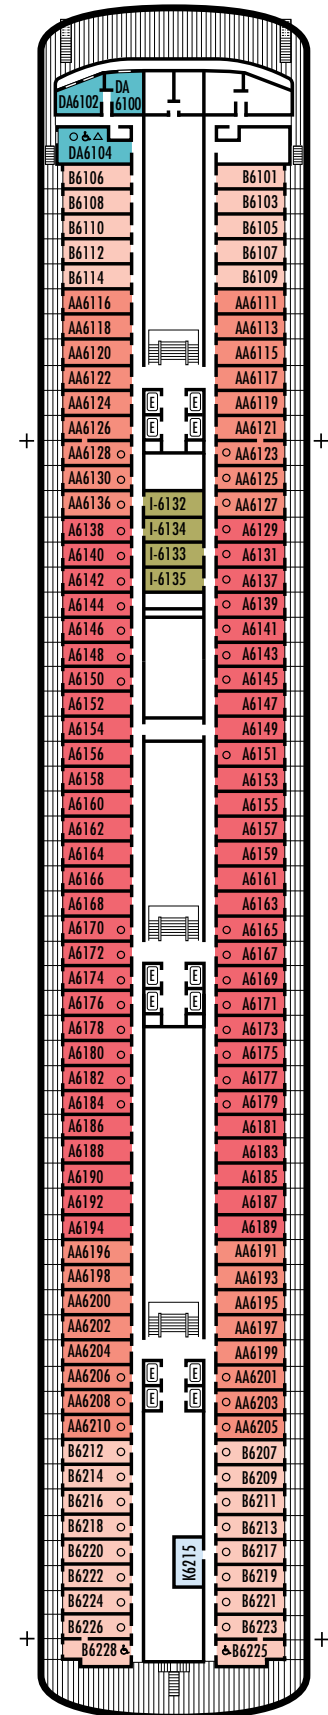

Important Note: Not all staterooms within each category have the same furniture configuration and/or facilities. Appropriate symbols within the rooms on the deck plans describe differences from the stateroom descriptions below.

All information is subject to change.

STATEROOM SYMBOL LEGEND

- Shower only
- Bath tub & shower
- ▲ 2 lower beds or converts to 1 queen-size
- Triple (2 lower beds, 1 sofa bed)
- Quad (2 lower beds, 1 sofa bed, 1 upper)
- △ Partial sea view
- ☆ 2 lower beds not convertible to a queen-size
- X Fully obstructed view
- + Connecting rooms
- These staterooms have portholes instead of windows
- ♿ Suite SA7034 is wheelchair accessible with bathtub & shower. Suites B7088, B7087, B6228 & B6225 and staterooms DA6104, EE3396, EE3391, HH3431, HH3430, EE3429, E2702, L2700, J2555, J2554, G2500, FF1964, FF1955, G1807, G1806, G1805 & G1804 are wheelchair accessible, shower only.

VERANDAH SUITES

A AA B

Vista Suites: 2 lower beds convertible to 1 queen-size bed, whirlpool bath & shower, sitting area, private verandah, mini-bar, refrigerator, floor-to-ceiling windows.
Approximately 297–379 sq. ft. including verandah.

OCEAN-VIEW STATEROOMS

DA

Large: 2 lower beds convertible to 1 queen-size bed, bathtub & shower.
Approximately 140–319 sq. ft.

INTERIOR STATEROOMS

I K

Large: 2 lower beds convertible to 1 queen-size bed, shower.
Approximately 182–293 sq. ft.